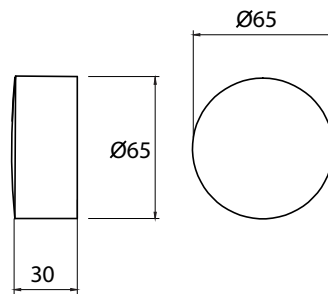

paco jaanson

360

Progressive Wall Mixer - Polished Chrome
Product Code: AD33918mixer

Dimensions

65mm (w) x 30mm (d) x 65mm (h)

John Gulbenkoglou

DESCRIPTION

360 with Progressive Cartridge technology is a new type of single handle mixer, excelling in efficient energy saving by reducing hot water wastage.

Modern flow controlled spout and showers operate best at full pressure. Turning the handle clockwise starts cold water flow increasing the rate at a quarter turn. Continuing to turn introduces warmer water until full hot water flow is reached at half turn.