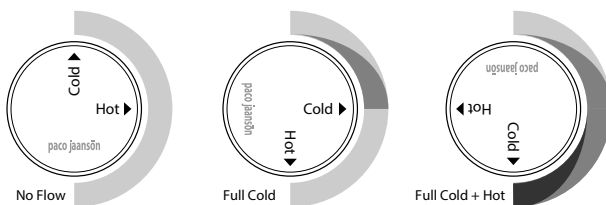

paco jaanson

360

Progressive Wall Mixer - Polished Chrome
Product Code: AD33918mixer

Dimensions

65mm (w) x 30mm (d) x 65mm (h)

John Gulbenkoglou

DESCRIPTION

360 with Progressive Cartridge technology is a new type of single handle mixer, excelling in efficient energy saving by reducing hot water wastage.

Modern flow controlled spout and showers operate best at full pressure. Turning the handle clockwise starts cold water flow increasing the rate at a quarter turn. Continuing to turn introduces warmer water until full hot water flow is reached at half turn.

This efficient cartridge technology, allows accurate temperature and flow control in one simple rotation of the low profile handle.

PRICING STRUCTURE

Retail Pricing:
Polished Chrome
\$399.00 gst inclusive