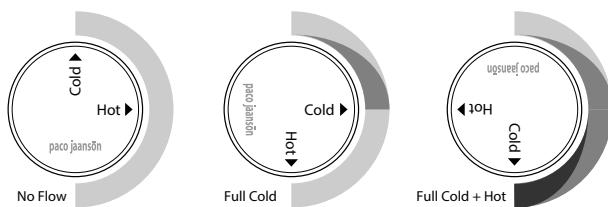

paco jaanson

360

Progressive Wall Mixer Set with Spout - Polished Chrome
Product Code: AD33917

Dimensions

301mm (w) x 208mm (d) x 65mm (h)

DESCRIPTION

360 with Progressive Cartridge technology is a new type of single handle mixer, excelling in efficient energy saving by reducing hot water wastage.

Modern flow controlled spout and showers operate best at full pressure. Turning the handle clockwise starts cold water flow increasing the rate at a quarter turn. Continuing to turn introduces warmer water until full hot water flow is reached at half turn.

This efficient cartridge technology, allows accurate temperature and flow control in one simple rotation of the low profile handle.

PRICING STRUCTURE

Retail Pricing:
Polished Chrome
\$613.00 gst inclusive