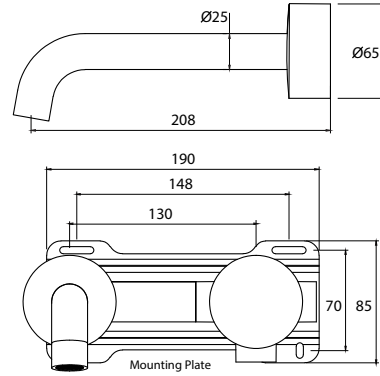

paco jaanson

360

Progressive Wall Mixer Set with Spout - Polished Chrome
Product Code: AD33917

Dimensions

301mm (w) x 208mm (d) x 65mm (h)

DESCRIPTION

360 with Progressive Cartridge technology is a new type of single handle mixer, excelling in efficient energy saving by reducing hot water wastage.

Modern flow controlled spout and showers operate best at full pressure. Turning the handle clockwise starts cold water flow increasing the rate at a quarter turn. Continuing to turn introduces warmer water until full hot water flow is reached at half turn.