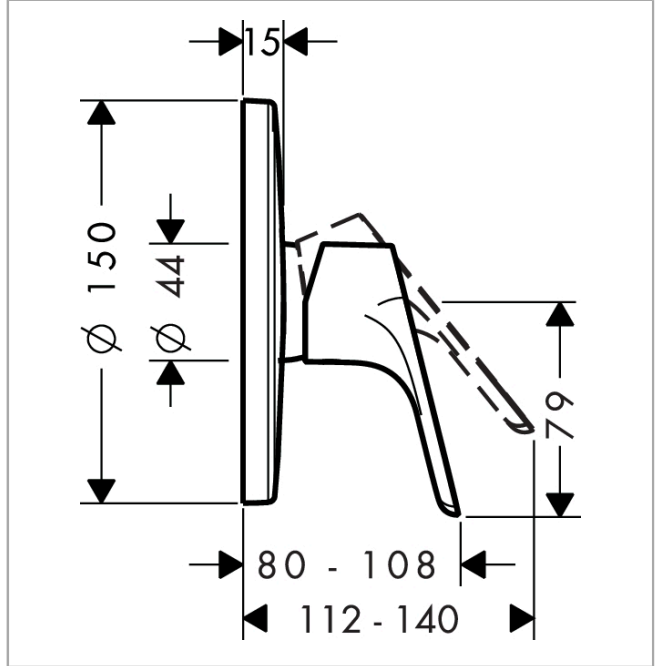

Decor

Single lever shower mixer for concealed installation

Surfaces: **Brushed Black Chrome** Article Number: **31965343**

Description

product features

- connection type: basic set
- maximum flow rate at 3 bar: 22 l/min

Product image

Scale drawing

Flowchart