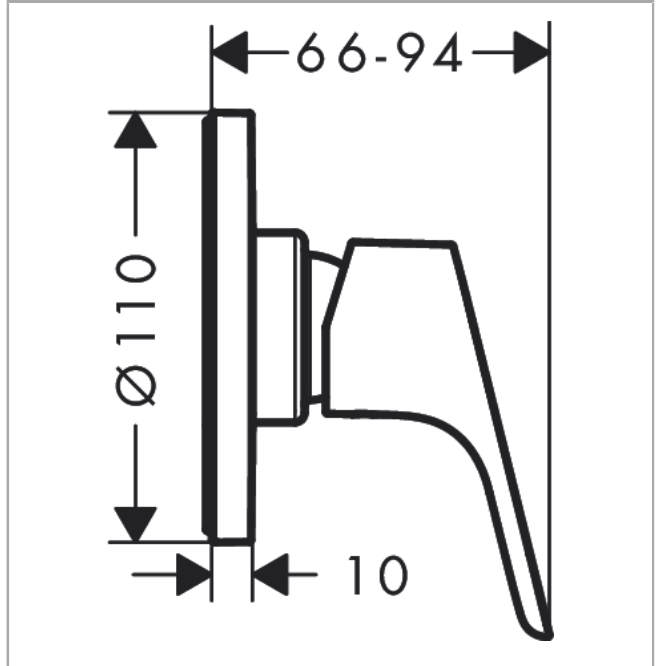

Focus
Single lever shower mixer for concealed installation
 Surfaces: **Chrome** Article Number: **31961000**

Description

Product image

Scale drawing

Flowchart