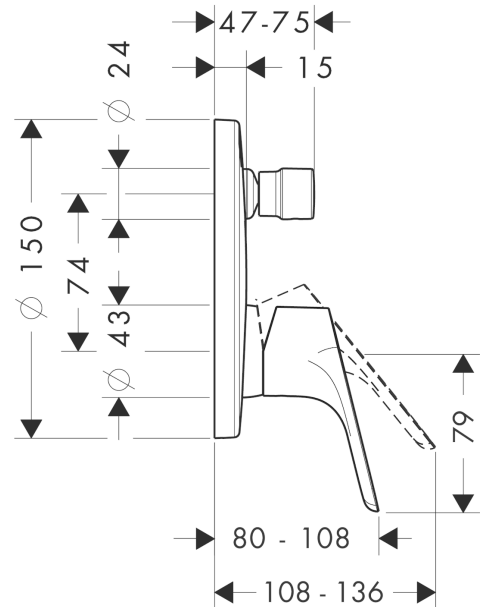

Focus

Single lever bath mixer for concealed installation

Surfaces: **Chrome** Article Number: **31945003**

Description

product features

- flow rate upper outlet: 21 l/min
- flow rate lower outlet: 29 l/min
- scope of supply: finish set with installation unit included

Certificates

Product image

Scale drawing

Flowchart