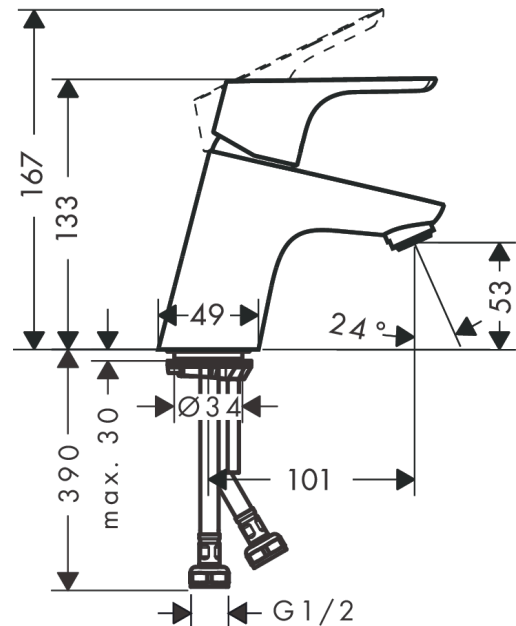

##### product features

- ComfortZone 70
- handle variant: lever handle
- spray type: normal spray
- dezincification brass
- maximum flow rate at 3 bar: 5 l/min
- suitable for continuous flow water heaters
- connection dimension: DN15
- not included: waste set

#### Scale drawing