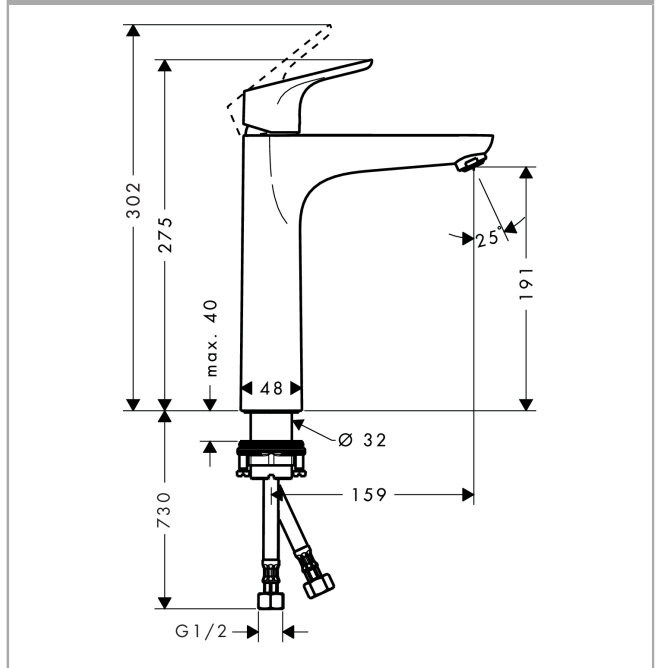

Scale drawing