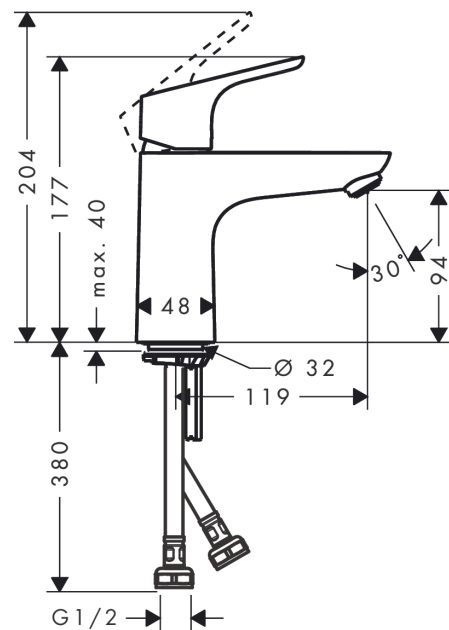

### product features

- ComfortZone 100
- handle variant: lever handle
- dezincification brass
- maximum flow rate at 3 bar: 5 l/min
- suitable for continuous flow water heaters
- connection dimension: DN15
- not included: waste set

## Scale drawing