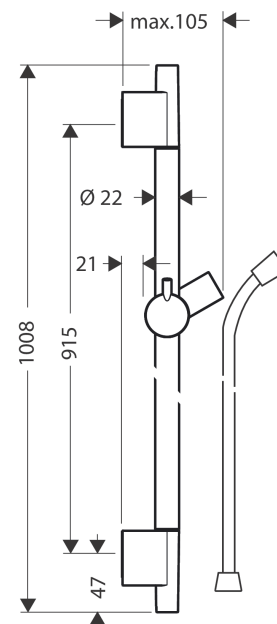

## Unica

Shower bar S Puro 90 cm with Isiflex shower hose 160 cm

Finish: **Brushed Nickel** Article Number: **28631820**

#### product features

- consists of: shower bar, shower hose, slider
- pivot connector prevents hose from tangling
- pipe length: 1008 mm
- shower bar diameter: 22 mm
- profile pipe: round
- drilling distance: 915 mm
- shower hose length: 1600 mm
- slider with locking mechanism
- slider steplessly adjustable
- inclination angle adjustable via raster
- wall supports made of plastic
- metal hand shower holder

### Scale drawing

**Unica**  
**Shower bar S Puro 90 cm with Isiflex shower hose 160 cm**  
 Finish: **Brushed Nickel** Article Number: **28631820**

Installation examples