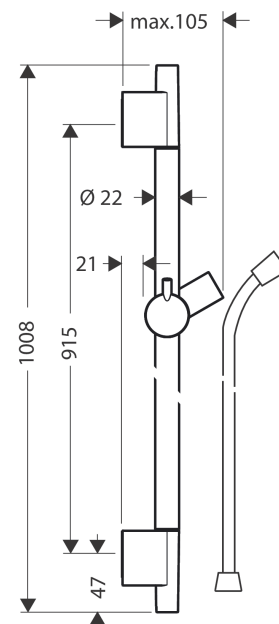

Unica

Shower bar S Puro 90 cm with Isiflex shower hose 160 cm

Finish: **Matt Black** Article Number: **28631670**

Description

product features

- consists of: shower bar, shower hose, slider
- pivot connector prevents hose from tangling
- pipe length: 1008 mm
- shower bar diameter: 22 mm
- profile pipe: round
- drilling distance: 915 mm
- shower hose length: 1600 mm
- slider with locking mechanism
- slider steplessly adjustable
- inclination angle adjustable via raster
- wall supports made of plastic
- metal hand shower holder

Design awards

Product image

Scale drawing

Unica
Shower bar S Puro 90 cm with Isiflex shower hose 160 cm
 Finish: **Matt Black** Article Number: **28631670**

Installation examples