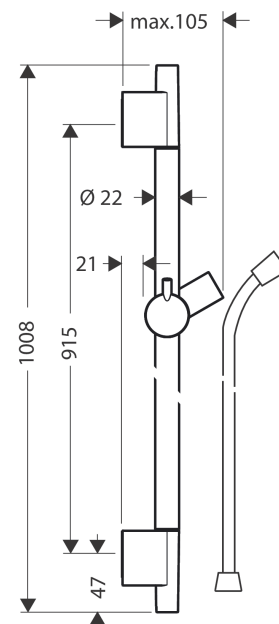

Unica

Shower bar S Puro 90 cm with Isiflex shower hose 160 cm

Finish: **Brushed Black Chrome** Article Number: **28631340**

Description

product features

- consists of: shower bar, shower hose, slider
- pivot connector prevents hose from tangling
- pipe length: 1008 mm
- shower bar diameter: 22 mm
- profile pipe: round
- drilling distance: 915 mm
- shower hose length: 1600 mm
- slider with locking mechanism
- slider steplessly adjustable
- inclination angle adjustable via raster
- wall supports made of plastic
- metal hand shower holder

Design awards

Product image

Scale drawing

Unica
Shower bar S Puro 90 cm with Isiflex shower hose 160 cm
 Finish: **Brushed Black Chrome** Article Number: **28631340**

Installation examples