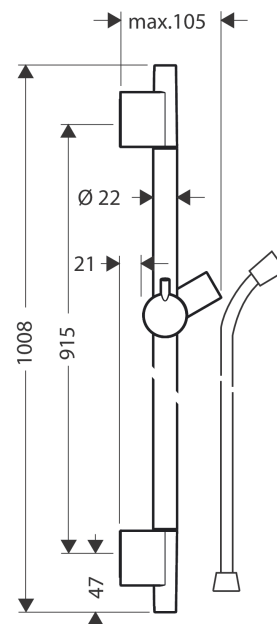

Unica

Shower bar S Puro 90 cm with Isiflex shower hose 160 cm

Finish: **Brushed Bronze** Article Number: **28631140**

Description

product features

- consists of: shower bar, shower hose, slider
- pivot connector prevents hose from tangling
- pipe length: 1008 mm
- shower bar diameter: 22 mm
- profile pipe: round
- drilling distance: 915 mm
- shower hose length: 1600 mm
- slider with locking mechanism
- slider steplessly adjustable
- inclination angle adjustable via raster
- wall supports made of plastic
- metal hand shower holder

Design awards

Product image

Scale drawing

Unica
Shower bar S Puro 90 cm with Isiflex shower hose 160 cm
 Finish: **Brushed Bronze** Article Number: **28631140**

Installation examples