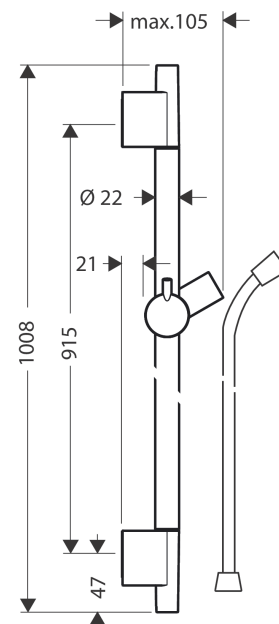

## Unica

Shower bar S Puro 90 cm with Isiflex shower hose 160 cm

Finish: **Chrome** Article Number: **28631000**

#### product features

- consists of: shower bar, shower hose, slider
- pivot connector prevents hose from tangling
- pipe length: 1008 mm
- shower bar diameter: 22 mm
- profile pipe: round
- drilling distance: 915 mm
- shower hose length: 1600 mm
- slider with locking mechanism
- slider steplessly adjustable
- inclination angle adjustable via raster
- wall supports made of plastic
- metal hand shower holder

### Scale drawing

**Unica**  
**Shower bar S Puro 90 cm with Isiflex shower hose 160 cm**  
 Finish: **Chrome** Article Number: **28631000**

Installation examples