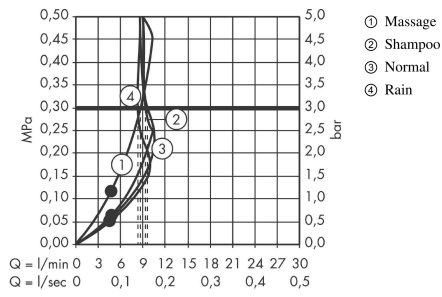

Croma 100

Overhead shower Vario EcoSmart 9 l/min

Surfaces: **Chrome** Article Number: **28462000**

Description

product features

- shower head size: 100 mm
- spray type: Massage spray, Shampoo spray, normal spray, Rain
- ball-joint: overhead shower angle adjustable
- maximum flow rate at 3 bar: 9 l/min
- flow rate Rain spray (at 3 bar): 9 l/min
- flow rate shampoo spray (at 3 bar): 9 l/min
- flow rate normal spray (at 3 bar): 9 l/min
- flow rate massage spray (at 3 bar): 9 l/min
- minimum flow pressure: 1,2 bar
- adjustment with shift on overhead shower
- grey spray disc
- material spray disc: plastic
- installation: ceiling or wall
- suitable for continuous flow water heaters
- scope of supply: overhead shower, filter seal, assembly instruction

Technology

Certificates

Product image

Scale drawing

Croma 100

Overhead shower Vario EcoSmart 9 l/min

Surfaces: **Chrome** Article Number: **28462000**

Flowchart

The consumption was measured in combination with the appropriate fittings (thermostat/mixer/ in-wall valve) to reflect actual application in practice.