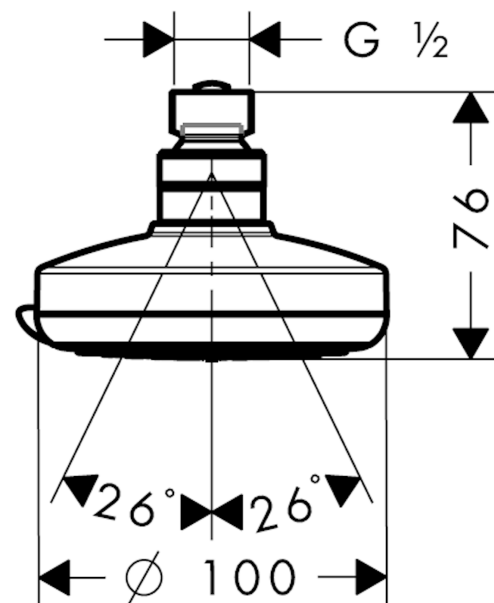

Croma 100

Overhead shower Vario EcoSmart 9 l/min

Surfaces: **Chrome** Article Number: **28462000**

Description

product features

- shower head size: 100 mm
- spray type: Massage spray, Shampoo spray, normal spray, Rain
- ball-joint: overhead shower angle adjustable
- maximum flow rate at 3 bar: 9 l/min
- flow rate Rain spray (at 3 bar): 9 l/min
- flow rate shampoo spray (at 3 bar): 9 l/min
- flow rate normal spray (at 3 bar): 9 l/min
- flow rate massage spray (at 3 bar): 9 l/min
- minimum flow pressure: 1,2 bar
- adjustment with shift on overhead shower
- grey spray disc
- material spray disc: plastic
- installation: ceiling or wall
- suitable for continuous flow water heaters
- scope of supply: overhead shower, filter seal, assembly instruction

Technology

Certificates

Product image

Scale drawing

Croma 100

Overhead shower Vario EcoSmart 9 l/min

Surfaces: **Chrome** Article Number: **28462000**

Flowchart

The consumption was measured in combination with the appropriate fittings (thermostat/mixer/ in-wall valve) to reflect actual application in practice.