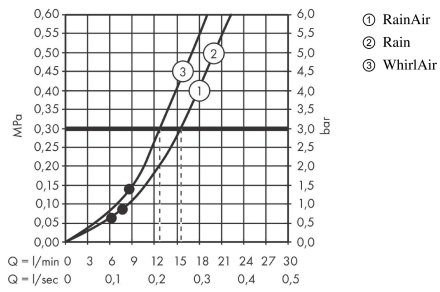

Raindance Select S

Shower set 120 3jet EcoSmart 9 l/min with shower bar 90 cm and shelf

Surfaces: **Chrome** Article Number: **27649000**

Description

product features

- consists of: hand shower, shower bar, shower hose, slider, shelf
- shower head size: 125 mm
- spray type: Rain, RainAir (rain spray enriched with air), Whirl (massage spray)
- shelf made of safety glass
- convenient diversion via Select button
- 90° position adjustable hand shower holder, pivots left and right, up and down
- maximum flow rate at 3 bar: 9 l/min
- minimum flow pressure: 1,5 bar
- 41 mm diameter wall bar
- profile stand pipe: square
- wall supports of plastic
- wall mounting: screw fastening
- wall bar type: flat aluminium profile with safety glass finish
- finish: chrome or white
- scope of supply: shower set, filter seal, mounting material, assembly instruction

Technology

Design awards

Product image

Scale drawing

Raindance Select S
Shower set 120 3jet EcoSmart 9 l/min with shower bar 90 cm and shelf
 Surfaces: **Chrome** Article Number: **27649000**

Flowchart

The consumption was measured in combination with the appropriate fittings (thermostat/mixer/ in-wall valve) to reflect actual application in practice.

Raindance Select S
Shower set 120 3jet EcoSmart 9 l/min with shower bar 90 cm and shelf
 Surfaces: **Chrome** Article Number: **27649000**

Installation examples