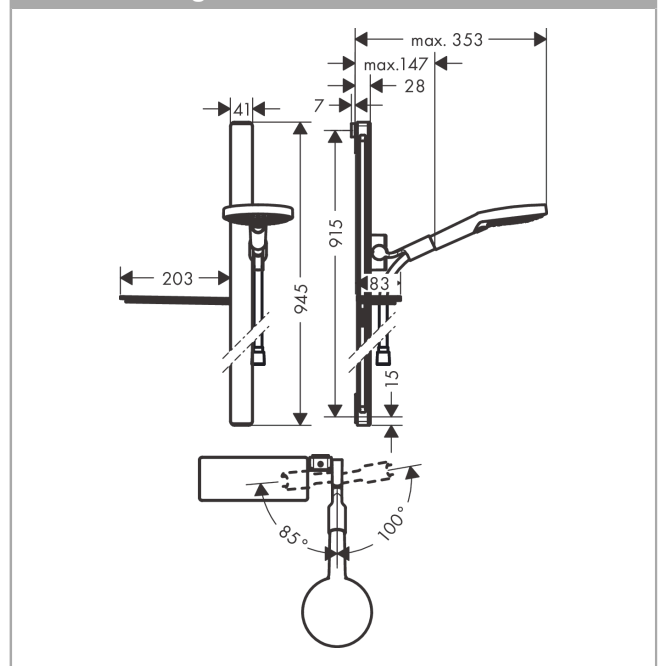

Raindance Select S

Shower set 120 3jet EcoSmart 9 l/min with shower bar 90 cm and shelf

Surfaces: **Chrome** Article Number: **27649000**

Description

product features

- consists of: hand shower, shower bar, shower hose, slider, shelf
- shower head size: 125 mm
- spray type: Rain, RainAir (rain spray enriched with air), Whirl (massage spray)
- shelf made of safety glass
- convenient diversion via Select button
- 90° position adjustable hand shower holder, pivots left and right, up and down
- maximum flow rate at 3 bar: 9 l/min
- minimum flow pressure: 1,5 bar
- 41 mm diameter wall bar
- profile stand pipe: square
- wall supports of plastic
- wall mounting: screw fastening
- wall bar type: flat aluminium profile with safety glass finish
- finish: chrome or white
- scope of supply: shower set, filter seal, mounting material, assembly instruction

Technology

Design awards

Product image

Scale drawing

Raindance Select S
Shower set 120 3jet EcoSmart 9 l/min with shower bar 90 cm and shelf
 Surfaces: **Chrome** Article Number: **27649000**

Flowchart

The consumption was measured in combination with the appropriate fittings (thermostat/mixer/ in-wall valve) to reflect actual application in practice.

Raindance Select S
Shower set 120 3jet EcoSmart 9 l/min with shower bar 90 cm and shelf
 Surfaces: **Chrome** Article Number: **27649000**

Installation examples