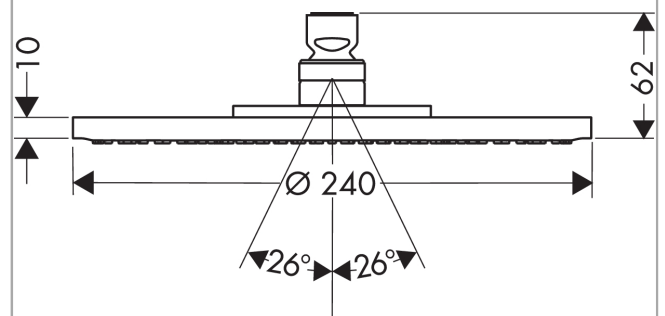

Raindance

Overhead shower 240 1jet

Surfaces: **Chrome** Article Number: **27461003**

Description

product features

- shower head size: 240 mm
- spray type: RainAir XL
- maximum flow rate at 3 bar: 9 l/min
- flow rate RainAir spray (at 3 bar): 9 l/min
- installation: wall
- suitable for continuous flow water heaters
- scope of supply: overhead shower, filter seal, assembly instruction

Technology

Certificates

Product image

Scale drawing

Flowchart

The consumption was measured in combination with the appropriate fittings (thermostat/mixer/ in-wall valve) to reflect actual application in practice.