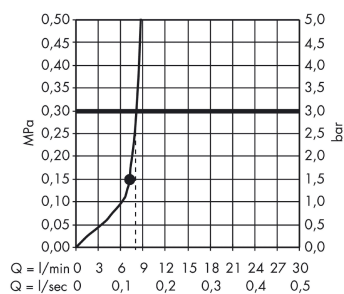

Raindance

Overhead shower 240 1jet

Surfaces: **Chrome** Article Number: **27461003**

Description

product features

- shower head size: 240 mm
- spray type: RainAir XL
- maximum flow rate at 3 bar: 9 l/min
- flow rate RainAir spray (at 3 bar): 9 l/min
- installation: wall
- suitable for continuous flow water heaters
- scope of supply: overhead shower, filter seal, assembly instruction

Technology

Certificates

Product image

Scale drawing

Flowchart

The consumption was measured in combination with the appropriate fittings (thermostat/mixer/ in-wall valve) to reflect actual application in practice.