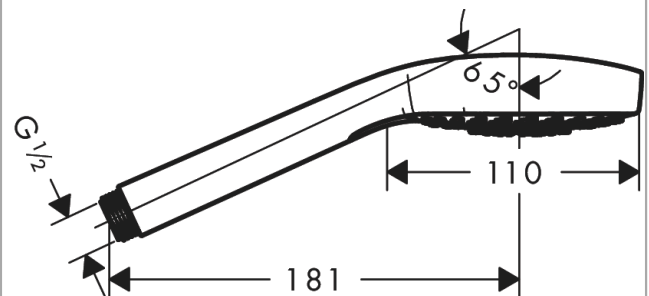

Croma E

Hand shower 1jet EcoSmart 9 l/min

Surfaces: **White/Chrome** Article Number: **26815400**

Description

product features

- shower head size: 110 mm
- spray type: Rain
- maximum flow rate at 3 bar: 9 l/min
- minimum flow pressure: 1 bar
- plastic
- suitable for continuous flow water heaters
- spray disc surface: easy cleanable plastic spray disc, spray disc surface: white
- scope of supply: hand shower, filter seal, assembly instruction

Technology

Certificates

Product image

Scale drawing

Flowchart

The consumption was measured in combination with the appropriate fittings (thermostat/mixer/ in-wall valve) to reflect actual application in practice.