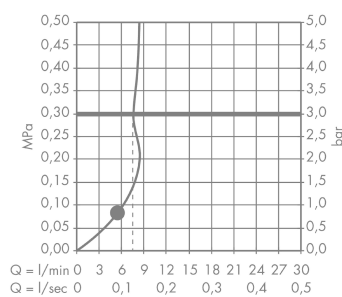

Croma E

Hand shower 1jet EcoSmart 9 l/min

Surfaces: **White/Chrome** Article Number: **26815400**

Description

product features

- shower head size: 110 mm
- spray type: Rain
- maximum flow rate at 3 bar: 9 l/min
- minimum flow pressure: 1 bar
- plastic
- suitable for continuous flow water heaters
- spray disc surface: easy cleanable plastic spray disc, spray disc surface: white
- scope of supply: hand shower, filter seal, assembly instruction

Technology

Certificates

Product image

Scale drawing

Flowchart

The consumption was measured in combination with the appropriate fittings (thermostat/mixer/ in-wall valve) to reflect actual application in practice.