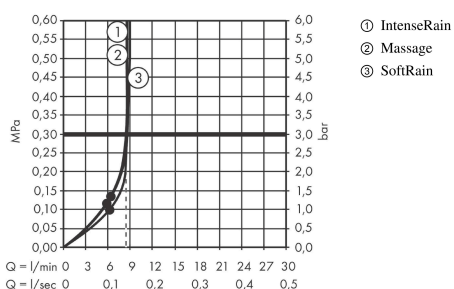

Croma Select E

Hand shower Multi EcoSmart 9 l/min

Surfaces: **White/Chrome** Article Number: **26811400**

Description

product features

- shower head size: 110 mm
- spray type: SoftRain, IntenseRain, Massage spray
- convenient diversion via Select button
- maximum flow rate at 3 bar: 9 l/min
- minimum flow pressure: 1,4 bar
- plastic
- suitable for continuous flow water heaters
- spray disc surface: easy cleanable plastic spray disc, spray disc surface: white
- scope of supply: hand shower, filter seal, assembly instruction

Technology

Certificates

Product image

Scale drawing

Flowchart

The consumption was measured in combination with the appropriate fittings (thermostat/mixer/ in-wall valve) to reflect actual application in practice.