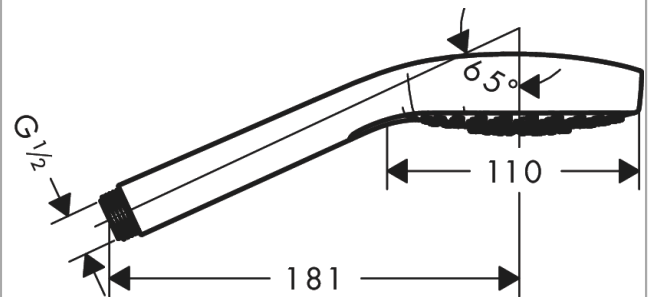

Croma Select E

Hand shower Multi EcoSmart 9 l/min

Surfaces: **White/Chrome** Article Number: **26811400**

Description

product features

- shower head size: 110 mm
- spray type: SoftRain, IntenseRain, Massage spray
- convenient diversion via Select button
- maximum flow rate at 3 bar: 9 l/min
- minimum flow pressure: 1,4 bar
- plastic
- suitable for continuous flow water heaters
- spray disc surface: easy cleanable plastic spray disc, spray disc surface: white
- scope of supply: hand shower, filter seal, assembly instruction

Technology

Certificates

Product image

Scale drawing

Flowchart

The consumption was measured in combination with the appropriate fittings (thermostat/mixer/ in-wall valve) to reflect actual application in practice.