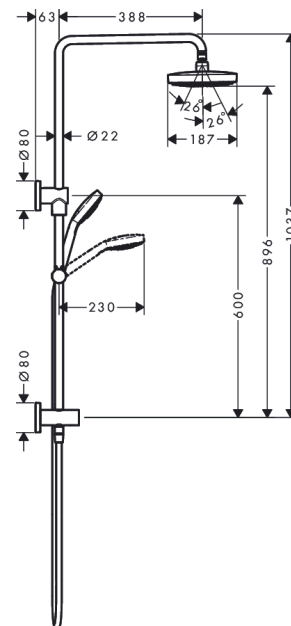

#### product features

- consists of: overhead shower, hand shower, shower hose, hand shower holder
- overhead shower Croma Select E 180 2jet
- shower head size: 180 mm
- spray type: Rain, IntenseRain
- ball-joint: overhead shower angle adjustable
- shower arm length: 390 mm
- hand shower holder inclination angle can be adjusted by 45°
- maximum flow rate at 3 bar: 9 l/min
- flow rate of hand shower at 3 bar: 9 l/min
- mounting type: exposed installation

### Technology

### Scale drawing