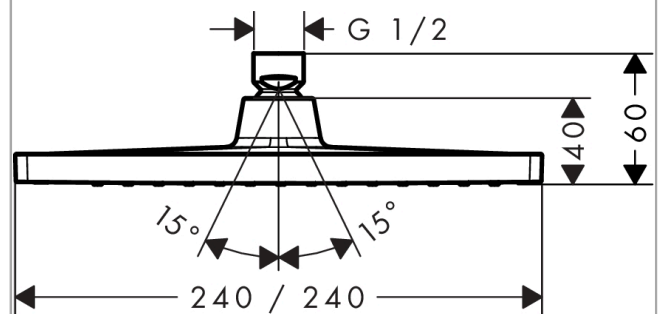

Scale drawing