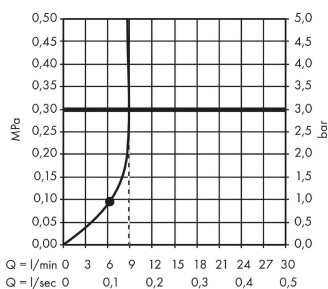

Flowchart

The consumption was measured in combination with the appropriate fittings (thermostat/mixer/ in-wall valve) to reflect actual application in practice.