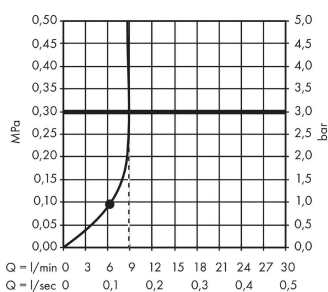

Crometta S

Overhead shower 240 1jet EcoSmart 9 l/min
 Surfaces: **Chrome** Article Number: **26724000**

Description

product features

- shower head size: 240 mm
- spray type: Rain
- ball-joint: overhead shower angle adjustable
- maximum flow rate at 3 bar: 9 l/min
- flow rate Rain spray (at 3 bar): 9 l/min
- minimum flow pressure: 1 bar
- material spray disc: plastic
- installation: ceiling or wall
- not suitable for continuous flow water heaters
- scope of supply: overhead shower, filter seal, assembly instruction

Technology

Certificates

Product image

Scale drawing

Flowchart

The consumption was measured in combination with the appropriate fittings (thermostat/mixer/ in-wall valve) to reflect actual application in practice.