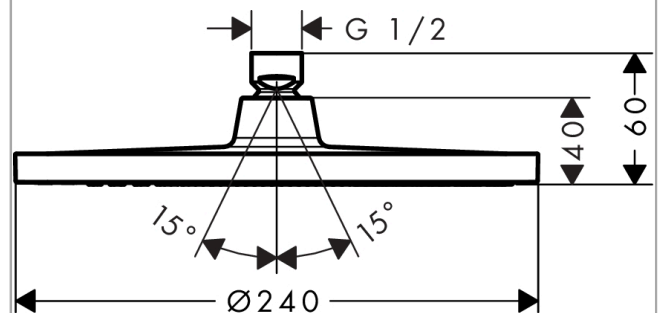

Crometta S

Overhead shower 240 1jet EcoSmart 9 l/min
 Surfaces: **Chrome** Article Number: **26724000**

Description

product features

- shower head size: 240 mm
- spray type: Rain
- ball-joint: overhead shower angle adjustable
- maximum flow rate at 3 bar: 9 l/min
- flow rate Rain spray (at 3 bar): 9 l/min
- minimum flow pressure: 1 bar
- material spray disc: plastic
- installation: ceiling or wall
- not suitable for continuous flow water heaters
- scope of supply: overhead shower, filter seal, assembly instruction

Technology

Certificates

Product image

Scale drawing

Flowchart

The consumption was measured in combination with the appropriate fittings (thermostat/mixer/ in-wall valve) to reflect actual application in practice.