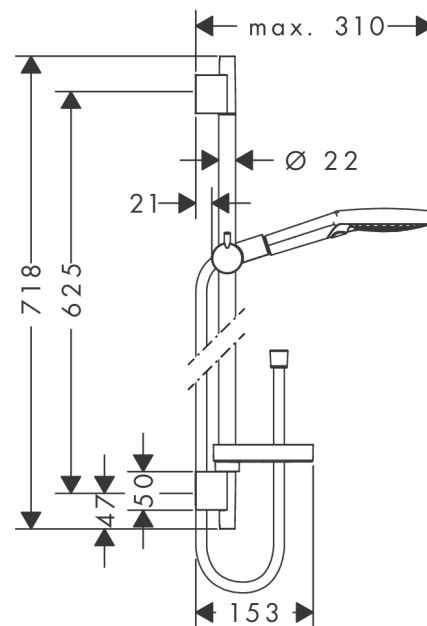

## Raindance Select S

Shower set 120 3jet EcoSmart 9 l/min with shower bar 65 cm and soap dish

Surfaces: **Chrome** Article Number: **26632003**

#### product features

- consists of: hand shower, shower bar, shower hose, slider, soap dish
- shower head size: 120 mm
- spray type: Whirl (massage spray), Rain, RainAir (rain spray enriched with air)
- convenient diversion via Select button
- 90° position adjustable hand shower holder, pivots left and right, up and down
- maximum flow rate at 3 bar: 9 l/min
- profile stand pipe: round
- wall supports of metal
- scope of supply: shower set, filter seal, mounting material, assembly instruction

### Technology

### Scale drawing

**Raindance Select S**  
**Shower set 120 3jet EcoSmart 9 l/min with shower bar 65 cm and soap dish**  
 Surfaces: **Chrome** Article Number: **26632003**

Installation examples