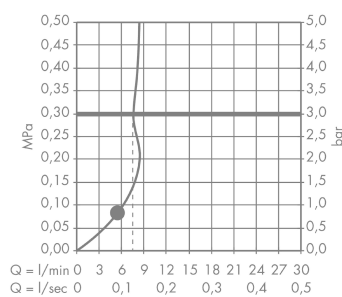

Croma Select E
Shower set 1jet EcoSmart 9 l/min with shower bar 65 cm
 Surfaces: **White/Chrome** Article Number: **26585400**

Description

product features

- consists of: hand shower, shower bar, shower hose, slider
- shower head size: 110 mm
- spray type: Rain
- hand shower holder inclination angle can be adjusted by 45°
- maximum flow rate at 3 bar: 9 l/min
- minimum flow pressure: 1,2 bar
- profile stand pipe: round
- wall supports of plastic
- scope of supply: shower set, filter seal, mounting material, assembly instruction

Technology

Certificates

Product image

Scale drawing

Flowchart

The consumption was measured in combination with the appropriate fittings (thermostat/mixer/ in-wall valve) to reflect actual application in practice.

Croma Select E
Shower set 1jet EcoSmart 9 l/min with shower bar 65 cm
 Surfaces: **White/Chrome** Article Number: **26585400**

Installation examples