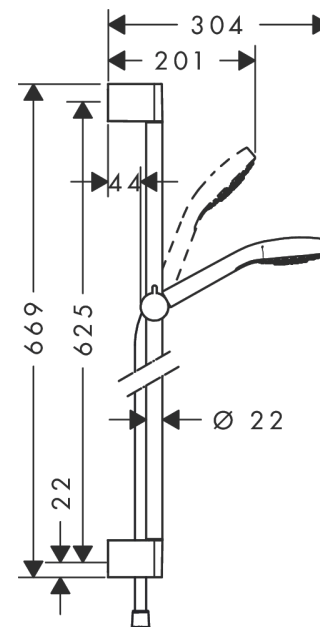

Croma Select E
Shower set 1jet EcoSmart 9 l/min with shower bar 65 cm
 Surfaces: **White/Chrome** Article Number: **26585400**

Description

product features

- consists of: hand shower, shower bar, shower hose, slider
- shower head size: 110 mm
- spray type: Rain
- hand shower holder inclination angle can be adjusted by 45°
- maximum flow rate at 3 bar: 9 l/min
- minimum flow pressure: 1,2 bar
- profile stand pipe: round
- wall supports of plastic
- scope of supply: shower set, filter seal, mounting material, assembly instruction

Technology

Certificates

Product image

Scale drawing

Flowchart

The consumption was measured in combination with the appropriate fittings (thermostat/mixer/ in-wall valve) to reflect actual application in practice.

Croma Select E
Shower set 1jet EcoSmart 9 l/min with shower bar 65 cm
 Surfaces: **White/Chrome** Article Number: **26585400**

Installation examples