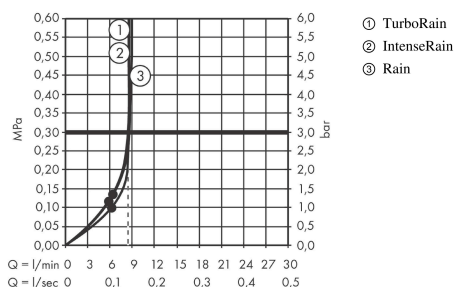

Croma Select E

Shower set Vario EcoSmart 9 l/min with shower bar 65 cm

Surfaces: **White/Chrome** Article Number: **26583400**

Description

product features

- consists of: hand shower, shower bar, shower hose, slider
- shower head size: 110 mm
- spray type: Rain, TurboRain, IntenseRain
- convenient diversion via Select button
- hand shower holder inclination angle can be adjusted by 45°
- maximum flow rate at 3 bar: 9 l/min
- minimum flow pressure: 1 bar
- profile stand pipe: round
- wall supports of plastic
- scope of supply: shower set, filter seal, mounting material, assembly instruction

Technology

Certificates

Product image

Scale drawing

Flowchart

The consumption was measured in combination with the appropriate fittings (thermostat/mixer/in-wall valve) to reflect actual application in practice.

Croma Select E
Shower set Vario EcoSmart 9 l/min with shower bar 65 cm
 Surfaces: **White/Chrome** Article Number: **26583400**

Installation examples