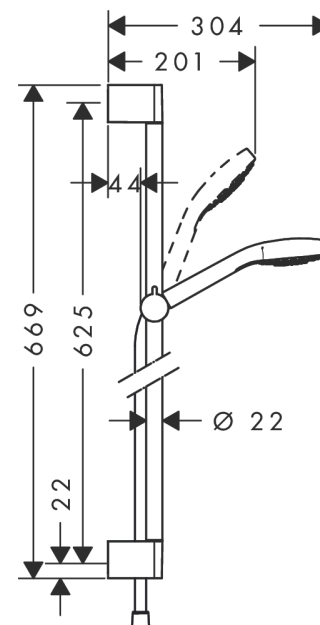

Croma Select E

Shower set Vario EcoSmart 9 l/min with shower bar 65 cm

Surfaces: **White/Chrome** Article Number: **26583400**

Description

product features

- consists of: hand shower, shower bar, shower hose, slider
- shower head size: 110 mm
- spray type: Rain, TurboRain, IntenseRain
- convenient diversion via Select button
- hand shower holder inclination angle can be adjusted by 45°
- maximum flow rate at 3 bar: 9 l/min
- minimum flow pressure: 1 bar
- profile stand pipe: round
- wall supports of plastic
- scope of supply: shower set, filter seal, mounting material, assembly instruction

Technology

Certificates

Product image

Scale drawing

Flowchart

The consumption was measured in combination with the appropriate fittings (thermostat/mixer/in-wall valve) to reflect actual application in practice.

Croma Select E
Shower set Vario EcoSmart 9 l/min with shower bar 65 cm
 Surfaces: **White/Chrome** Article Number: **26583400**

Installation examples