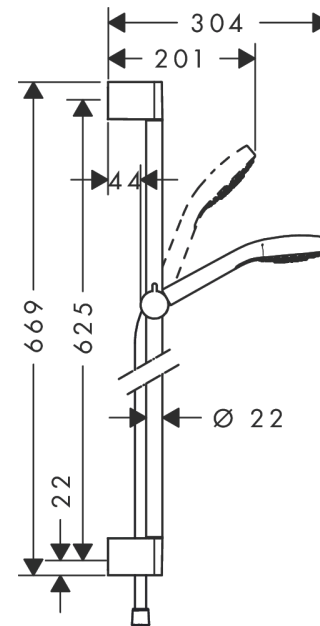

Croma Select E
Shower set Multi EcoSmart 9 l/min with shower bar 65 cm
 Surfaces: **White/Chrome** Article Number: **26581403**

Description

product features

- consists of: hand shower, shower bar, shower hose, slider
- spray type: IntenseRain, Massage spray, SoftRain
- convenient diversion via Select button
- hand shower holder inclination angle can be adjusted by 45°
- maximum flow rate at 3 bar: 9 l/min
- profile stand pipe: round
- wall supports of plastic
- scope of supply: shower set, filter seal, mounting material, assembly instruction

Technology

Certificates

Product image

Scale drawing

Flowchart

The consumption was measured in combination with the appropriate fittings (thermostat/mixer/ in-wall valve) to reflect actual application in practice.

Croma Select E
Shower set Multi EcoSmart 9 l/min with shower bar 65 cm
 Surfaces: **White/Chrome** Article Number: **26581403**

Installation examples