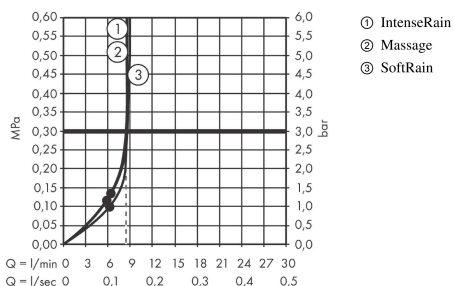

Croma Select E
Shower set Multi EcoSmart 9 l/min with shower bar 65 cm
 Surfaces: **White/Chrome** Article Number: **26581403**

Description

product features

- consists of: hand shower, shower bar, shower hose, slider
- spray type: IntenseRain, Massage spray, SoftRain
- convenient diversion via Select button
- hand shower holder inclination angle can be adjusted by 45°
- maximum flow rate at 3 bar: 9 l/min
- profile stand pipe: round
- wall supports of plastic
- scope of supply: shower set, filter seal, mounting material, assembly instruction

Technology

Certificates

Product image

Scale drawing

Flowchart

The consumption was measured in combination with the appropriate fittings (thermostat/mixer/ in-wall valve) to reflect actual application in practice.

Croma Select E
Shower set Multi EcoSmart 9 l/min with shower bar 65 cm
 Surfaces: **White/Chrome** Article Number: **26581403**

Installation examples