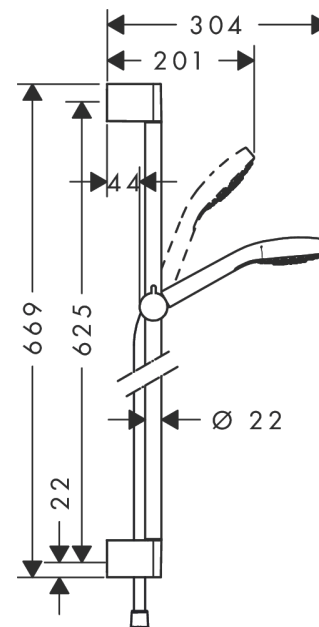

Croma Select S
Shower set 1jet EcoSmart 9 l/min with shower bar 65 cm
 Surfaces: **White/Chrome** Article Number: **26565400**

Description

product features

- consists of: hand shower, shower bar, shower hose, slider
- shower head size: 110 mm
- spray type: Rain
- hand shower holder inclination angle can be adjusted by 45°
- maximum flow rate at 3 bar: 9 l/min
- minimum flow pressure: 1,2 bar
- profile stand pipe: round
- wall supports of plastic
- scope of supply: shower set, filter seal, mounting material, assembly instruction

Technology

Certificates

Product image

Scale drawing

Flowchart

The consumption was measured in combination with the appropriate fittings (thermostat/mixer/ in-wall valve) to reflect actual application in practice.

Croma Select S
Shower set 1jet EcoSmart 9 l/min with shower bar 65 cm
 Surfaces: **White/Chrome** Article Number: **26565400**

Installation examples