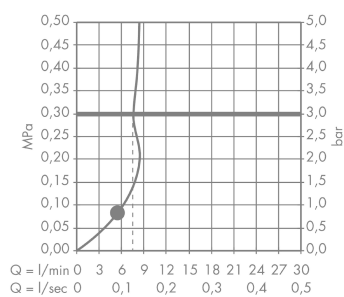

Croma Select S
Shower set 1jet EcoSmart 9 l/min with shower bar 65 cm
 Surfaces: **White/Chrome** Article Number: **26565400**

Description

product features

- consists of: hand shower, shower bar, shower hose, slider
- shower head size: 110 mm
- spray type: Rain
- hand shower holder inclination angle can be adjusted by 45°
- maximum flow rate at 3 bar: 9 l/min
- minimum flow pressure: 1,2 bar
- profile stand pipe: round
- wall supports of plastic
- scope of supply: shower set, filter seal, mounting material, assembly instruction

Technology

Certificates

Product image

Scale drawing

Flowchart

The consumption was measured in combination with the appropriate fittings (thermostat/mixer/ in-wall valve) to reflect actual application in practice.

Croma Select S
Shower set 1jet EcoSmart 9 l/min with shower bar 65 cm
 Surfaces: **White/Chrome** Article Number: **26565400**

Installation examples