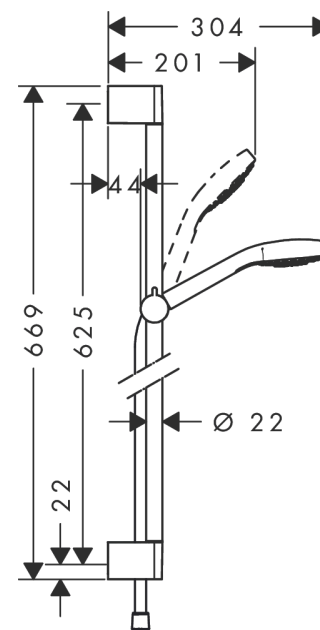

Croma Select S

Shower set Vario EcoSmart 9 l/min with shower bar 65 cm

Surfaces: **White/Chrome** Article Number: **26563400**

Description

product features

- consists of: hand shower, shower bar, shower hose, slider
- shower head size: 110 mm
- spray type: Rain, TurboRain, IntenseRain
- convenient diversion via Select button
- slide inclination angle adjustable by 2 steps
- maximum flow rate at 3 bar: 9 l/min
- minimum flow pressure: 1,2 bar
- profile stand pipe: round
- wall supports of plastic
- scope of supply: shower set, filter seal, mounting material, assembly instruction

Technology

Certificates

Product image

Scale drawing

Flowchart

The consumption was measured in combination with the appropriate fittings (thermostat/mixer/ in-wall valve) to reflect actual application in practice.

Croma Select S
Shower set Vario EcoSmart 9 l/min with shower bar 65 cm
 Surfaces: **White/Chrome** Article Number: **26563400**

Installation examples