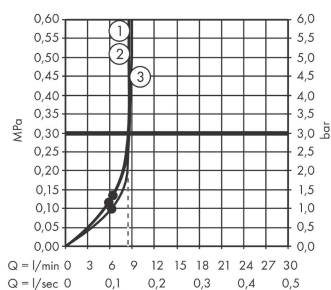

Croma Select S

Shower set Vario EcoSmart 9 l/min with shower bar 65 cm

Surfaces: **White/Chrome** Article Number: **26563400**

Description

product features

- consists of: hand shower, shower bar, shower hose, slider
- shower head size: 110 mm
- spray type: Rain, TurboRain, IntenseRain
- convenient diversion via Select button
- slide inclination angle adjustable by 2 steps
- maximum flow rate at 3 bar: 9 l/min
- minimum flow pressure: 1,2 bar
- profile stand pipe: round
- wall supports of plastic
- scope of supply: shower set, filter seal, mounting material, assembly instruction

Technology

Certificates

Product image

Scale drawing

Flowchart

The consumption was measured in combination with the appropriate fittings (thermostat/mixer/ in-wall valve) to reflect actual application in practice.

Croma Select S
Shower set Vario EcoSmart 9 l/min with shower bar 65 cm
 Surfaces: **White/Chrome** Article Number: **26563400**

Installation examples