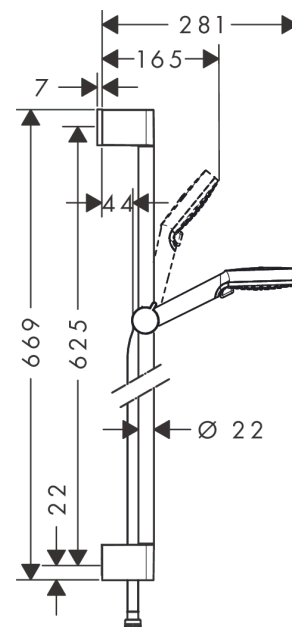

Crometta

Shower set Vario Green 6 l/min with shower bar 65 cm

Surfaces: **White/Chrome** Article Number: **26555400**

Description

product features

- consists of: hand shower, shower bar, shower hose, slider
- shower head size: 100 mm
- spray type: Rain, IntenseRain
- spray type adjustment by turning spray disc
- hand shower holder inclination angle can be adjusted by 45°
- maximum flow rate at 3 bar: 6 l/min
- minimum flow pressure: 1 bar
- profile stand pipe: round
- wall supports of plastic
- scope of supply: shower set, filter seal, mounting material, assembly instruction

Technology

Product image

Scale drawing

Flowchart

The consumption was measured in combination with the appropriate fittings (thermostat/mixer/in-wall valve) to reflect actual application in practice.

Crometta
Shower set Vario Green 6 l/min with shower bar 65 cm
 Surfaces: **White/Chrome** Article Number: **26555400**