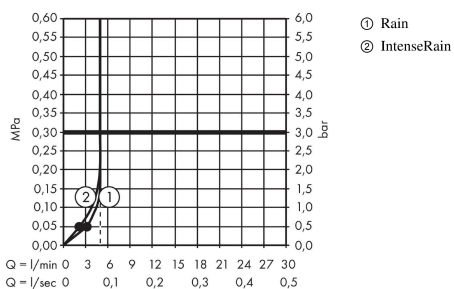

Crometta

Shower set Vario Green 6 l/min with shower bar 65 cm

Surfaces: **White/Chrome** Article Number: **26555400**

Description

product features

- consists of: hand shower, shower bar, shower hose, slider
- shower head size: 100 mm
- spray type: Rain, IntenseRain
- spray type adjustment by turning spray disc
- hand shower holder inclination angle can be adjusted by 45°
- maximum flow rate at 3 bar: 6 l/min
- minimum flow pressure: 1 bar
- profile stand pipe: round
- wall supports of plastic
- scope of supply: shower set, filter seal, mounting material, assembly instruction

Technology

Product image

Scale drawing

Flowchart

The consumption was measured in combination with the appropriate fittings (thermostat/mixer/in-wall valve) to reflect actual application in practice.

Crometta
Shower set Vario Green 6 l/min with shower bar 65 cm
 Surfaces: **White/Chrome** Article Number: **26555400**