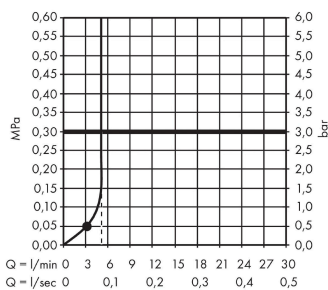

Flowchart

The consumption was measured in combination with the appropriate fittings (thermostat/mixer/ in-wall valve) to reflect actual application in practice.