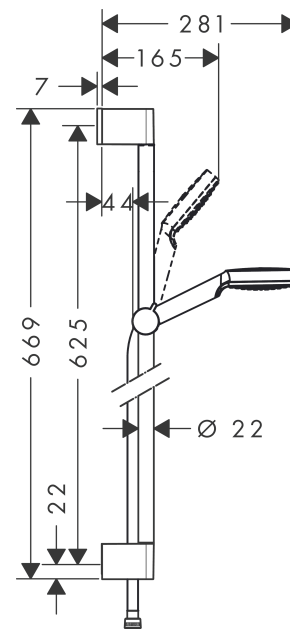

## Crometta

Shower set 1jet Green 6 l/min with shower bar 65 cm

Surfaces: **White/Chrome** Article Number: **26554400**

#### product features

- consists of: hand shower, shower bar, shower hose, slider
- shower head size: 100 mm
- spray type: Rain
- hand shower holder inclination angle can be adjusted by 45°
- maximum flow rate at 3 bar: 6 l/min
- minimum flow pressure: 1 bar
- profile stand pipe: round
- wall supports of plastic
- scope of supply: shower set, filter seal, mounting material, assembly instruction

### Scale drawing

### Flowchart

The consumption was measured in combination with the appropriate fittings (thermostat/mixer/ in-wall valve) to reflect actual application in practice.

**Crometta**

**Shower set 1jet Green 6 l/min with shower bar 65 cm**