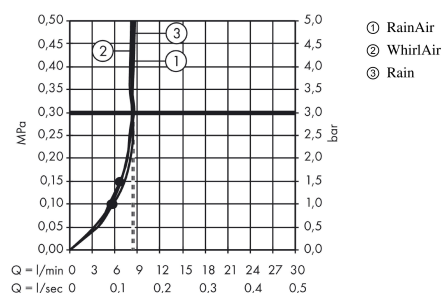

Raindance Select E

Hand shower 120 3jet EcoSmart 9 l/min

Surfaces: **White/Chrome** Article Number: **26521400**

Description

product features

- shower head size: 120 mm
- spray type: Rain, RainAir (rain spray enriched with air), Whirl (massage spray)
- convenient diversion via Select button
- maximum flow rate at 3 bar: 8,5 l/min
- minimum flow pressure: 1,5 bar
- plastic
- suitable for continuous flow water heaters
- spray disc surface: easy cleanable plastic spray disc
- scope of supply: hand shower, filter seal, assembly instruction

Technology

Certificates

Product image

Scale drawing

Flowchart

The consumption was measured in combination with the appropriate fittings (thermostat/mixer/ in-wall valve) to reflect actual application in practice.

The consumption was measured in combination with the appropriate fittings (thermostat/mixer/ in-wall valve) to reflect actual application in practice.