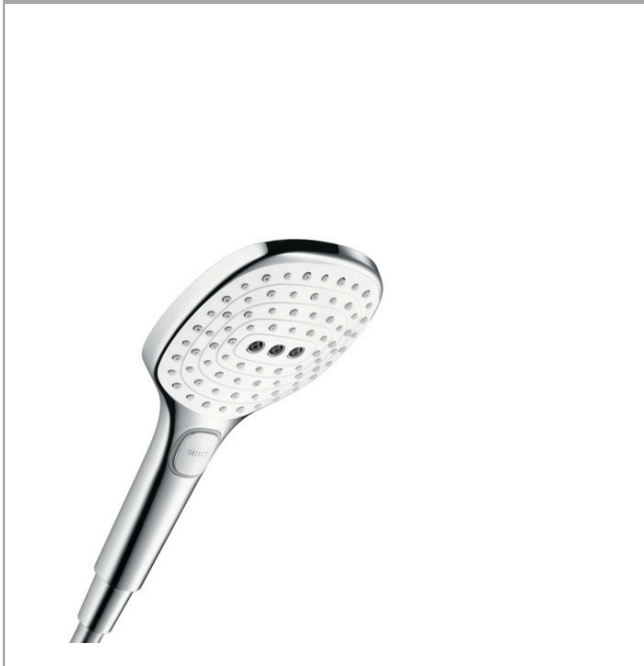

Raindance Select E

Hand shower 120 3jet EcoSmart 9 l/min

Surfaces: **White/Chrome** Article Number: **26521400**

Description

product features

- shower head size: 120 mm
- spray type: Rain, RainAir (rain spray enriched with air), Whirl (massage spray)
- convenient diversion via Select button
- maximum flow rate at 3 bar: 8,5 l/min
- minimum flow pressure: 1,5 bar
- plastic
- suitable for continuous flow water heaters
- spray disc surface: easy cleanable plastic spray disc
- scope of supply: hand shower, filter seal, assembly instruction

Technology

Certificates

Product image

Scale drawing

Flowchart

The consumption was measured in combination with the appropriate fittings (thermostat/mixer/ in-wall valve) to reflect actual application in practice.

The consumption was measured in combination with the appropriate fittings (thermostat/mixer/ in-wall valve) to reflect actual application in practice.