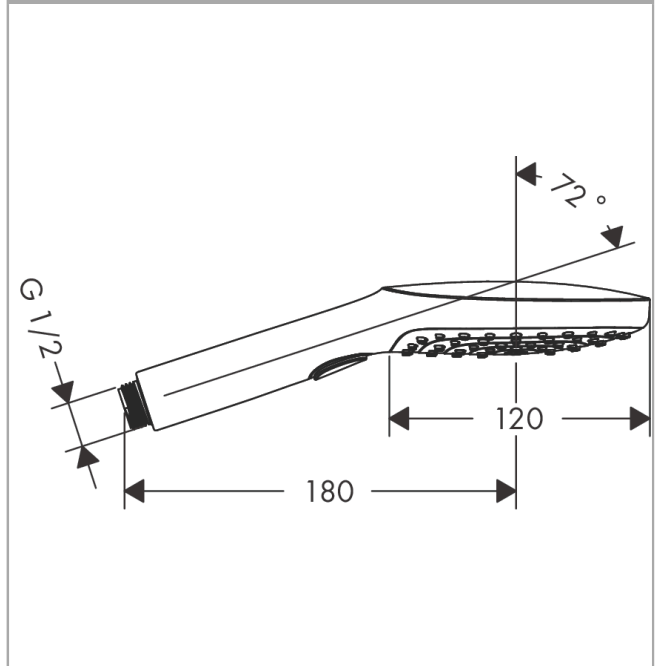

Raindance Select E

Hand shower 120 3jet EcoSmart 9 l/min

Surfaces: **White/Chrome** Article Number: **26521400**

Description

product features

- shower head size: 120 mm
- spray type: Rain, RainAir (rain spray enriched with air), Whirl (massage spray)
- convenient diversion via Select button
- maximum flow rate at 3 bar: 8,5 l/min
- minimum flow pressure: 1,5 bar
- plastic
- suitable for continuous flow water heaters
- spray disc surface: easy cleanable plastic spray disc
- scope of supply: hand shower, filter seal, assembly instruction

Technology

Certificates

Product image

Scale drawing

Flowchart

The consumption was measured in combination with the appropriate fittings (thermostat/mixer/ in-wall valve) to reflect actual application in practice.

The consumption was measured in combination with the appropriate fittings (thermostat/mixer/ in-wall valve) to reflect actual application in practice.