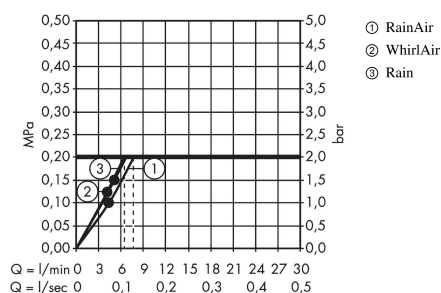

Raindance Select E

Hand shower 120 3jet EcoSmart 9 l/min

Surfaces: **White/Chrome** Article Number: **26521400**

Description

product features

- shower head size: 120 mm
- spray type: Rain, RainAir (rain spray enriched with air), Whirl (massage spray)
- convenient diversion via Select button
- maximum flow rate at 3 bar: 8,5 l/min
- minimum flow pressure: 1,5 bar
- plastic
- suitable for continuous flow water heaters
- spray disc surface: easy cleanable plastic spray disc
- scope of supply: hand shower, filter seal, assembly instruction

Technology

Certificates

Product image

Scale drawing

Flowchart

The consumption was measured in combination with the appropriate fittings (thermostat/mixer/ in-wall valve) to reflect actual application in practice.

The consumption was measured in combination with the appropriate fittings (thermostat/mixer/ in-wall valve) to reflect actual application in practice.