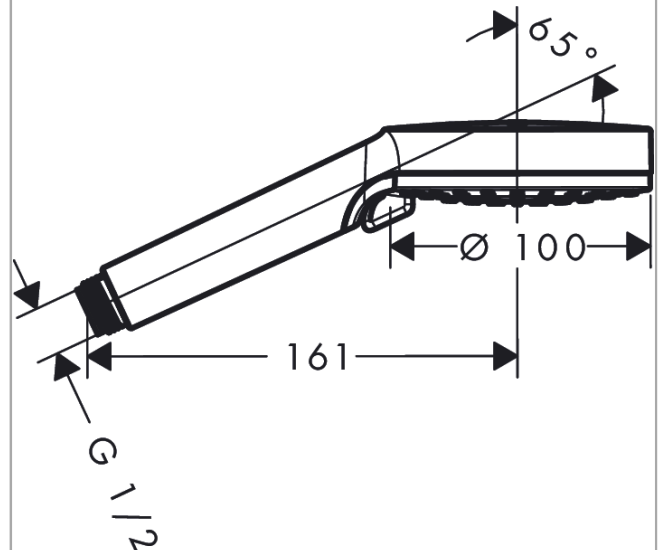

Scale drawing