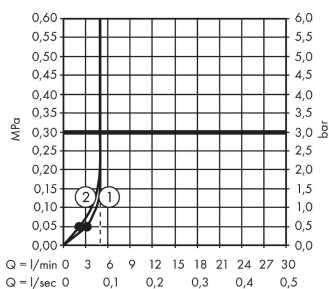

Flowchart

The consumption was measured in combination with the appropriate fittings (thermostat/mixer/ in-wall valve) to reflect actual application in practice.