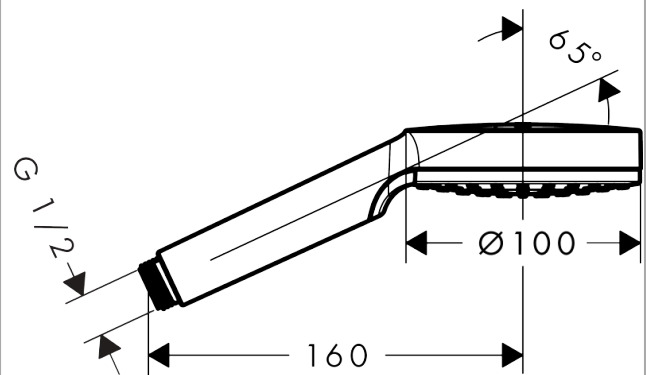

Crometta

Hand shower 1jet Green 6 l/min

Surfaces: **White/Chrome** Article Number: **26334400**

Description

product features

- shower head size: 100 mm
- spray type: Rain
- maximum flow rate at 3 bar: 5,7 l/min
- minimum flow pressure: 1 bar
- plastic
- suitable for continuous flow water heaters
- spray disc surface: easy cleanable plastic spray disc
- scope of supply: hand shower, filter seal, assembly instruction

Technology

Certificates

Product image

Scale drawing

Flowchart

The consumption was measured in combination with the appropriate fittings (thermostat/mixer/ in-wall valve) to reflect actual application in practice.