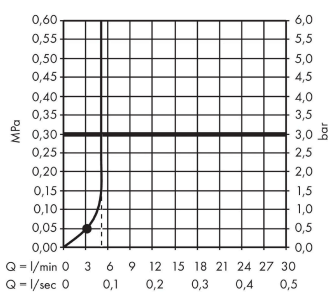

Crometta

Hand shower 1jet Green 6 l/min

Surfaces: **White/Chrome** Article Number: **26334400**

Description

product features

- shower head size: 100 mm
- spray type: Rain
- maximum flow rate at 3 bar: 5,7 l/min
- minimum flow pressure: 1 bar
- plastic
- suitable for continuous flow water heaters
- spray disc surface: easy cleanable plastic spray disc
- scope of supply: hand shower, filter seal, assembly instruction

Technology

Certificates

Product image

Scale drawing

Flowchart

The consumption was measured in combination with the appropriate fittings (thermostat/mixer/ in-wall valve) to reflect actual application in practice.