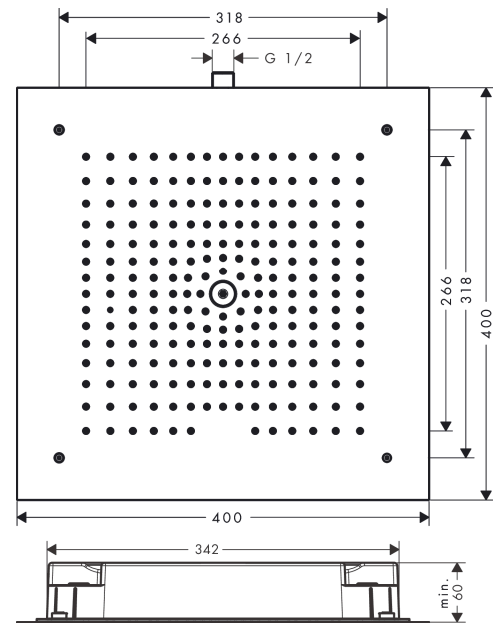

Raindance E

Overhead shower 400/400 1jet EcoSmart 9 l/min

Surfaces: **Chrome** Article Number: **26253000**

Description

product features

- shower head size: 400 x 400 mm
- spray type: RainAir (rain spray enriched with air)
- maximum flow rate at 3 bar: 9 l/min
- flow rate RainAir spray (at 3 bar): 8 l/min
- minimum flow pressure: 2 bar
- material spray disc: metal
- spray disc removable for cleaning
- installation: flush with the ceiling
- scope of supply: overhead shower, mounting material, assembly instruction
- not included: basic set

Technology

Certificates

Product image

Scale drawing

Flowchart

The consumption was measured in combination with the appropriate fittings (thermostat/mixer/in-wall valve) to reflect actual application in practice.