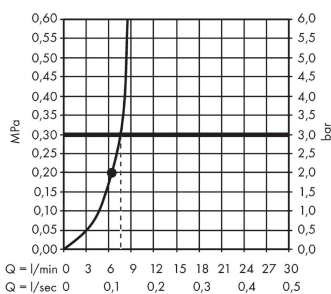

Raindance E

Overhead shower 400/400 1jet EcoSmart 9 l/min

Surfaces: **Chrome** Article Number: **26253000**

Description

product features

- shower head size: 400 x 400 mm
- spray type: RainAir (rain spray enriched with air)
- maximum flow rate at 3 bar: 9 l/min
- flow rate RainAir spray (at 3 bar): 8 l/min
- minimum flow pressure: 2 bar
- material spray disc: metal
- spray disc removable for cleaning
- installation: flush with the ceiling
- scope of supply: overhead shower, mounting material, assembly instruction
- not included: basic set

Technology

Certificates

Product image

Scale drawing

Flowchart

The consumption was measured in combination with the appropriate fittings (thermostat/mixer/in-wall valve) to reflect actual application in practice.