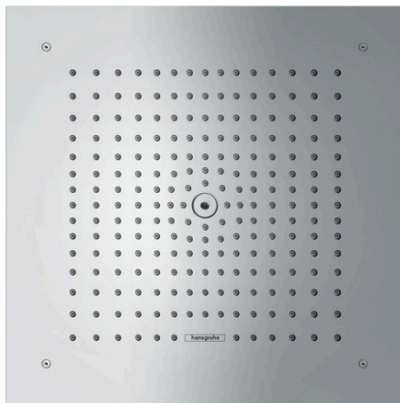

Raindance E

Overhead shower 400/400 1jet EcoSmart 9 l/min

Surfaces: **Chrome** Article Number: **26253000**

Description

product features

- shower head size: 400 x 400 mm
- spray type: RainAir (rain spray enriched with air)
- maximum flow rate at 3 bar: 9 l/min
- flow rate RainAir spray (at 3 bar): 8 l/min
- minimum flow pressure: 2 bar
- material spray disc: metal
- spray disc removable for cleaning
- installation: flush with the ceiling
- scope of supply: overhead shower, mounting material, assembly instruction
- not included: basic set

Technology

Certificates

Product image

Scale drawing

Flowchart

The consumption was measured in combination with the appropriate fittings (thermostat/mixer/in-wall valve) to reflect actual application in practice.