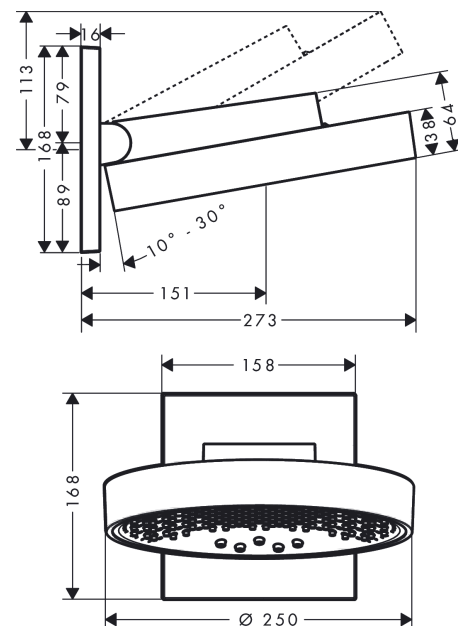

Scale drawing