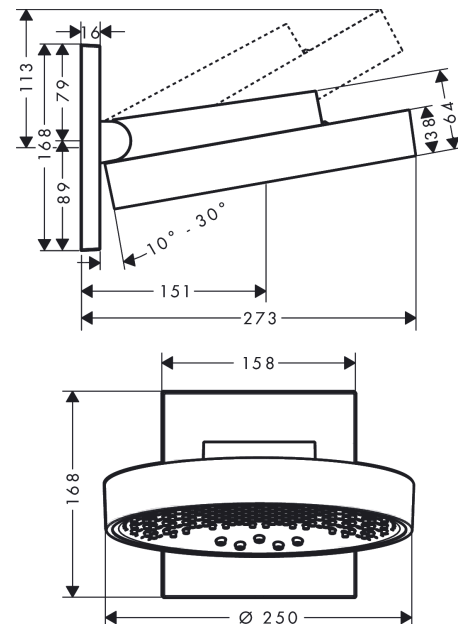

Scale drawing