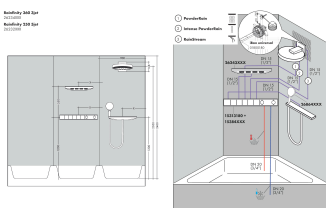

Brand hansgrohe
 Art. Name **Rainfinity** Overhead shower 250 3jet 2.5 GPM with wall connector
 Art. Nr. 26232823
 Surface Brushed Nickel

Product picture

Features

- consists of: overhead shower, wall outlet
- shower head size: 250 mm
- spray type: PowderRain, Intense PowderRain, RainStream
- flow rate PowderRain spray at 3 bar: 8 l/min
- flow rate Intense PowderRain at 3 bar: 8,4 l/min
- flow rate RainStream spray at 3 bar: 8,3 l/min
- function from: 7,5 l/min
- maximum flow rate at 3 bar: 8,4 l/min
- minimum flow pressure: 1,5 bar
- projection: 273 mm
- middle spray disc: 151 mm
- frame: metal
- material spray disc: aluminium
- spray disc surface: graphite
- overhead shower removable for cleaning
- shower head vertically inclinable by 10-30°
- the 3 spray zones must be controlled via 3 valves or a diverter valve with 3 outlets
- installation: wall-mounted - based on iBox
- not suitable for continuous flow water heaters

Drawing

Technology

Spray Types

Brand hansgrohe
 Art. Name **Rainfinity** Overhead shower 250 3jet 2.5 GPM with wall connector
 Art. Nr. 26232823
 Surface Brushed Nickel

Flow chart

- 1 PowderRain
- 2 Intense PowderRain
- 3 RainStream

Brand hansgrohe
Art. Name **Rainfinity** Overhead shower 250 3jet 2.5 GPM with wall connector
Art. Nr. 26232823
Surface Brushed Nickel

Installation examples

i Dimensions may vary due to ceramic tolerances related to the production process.