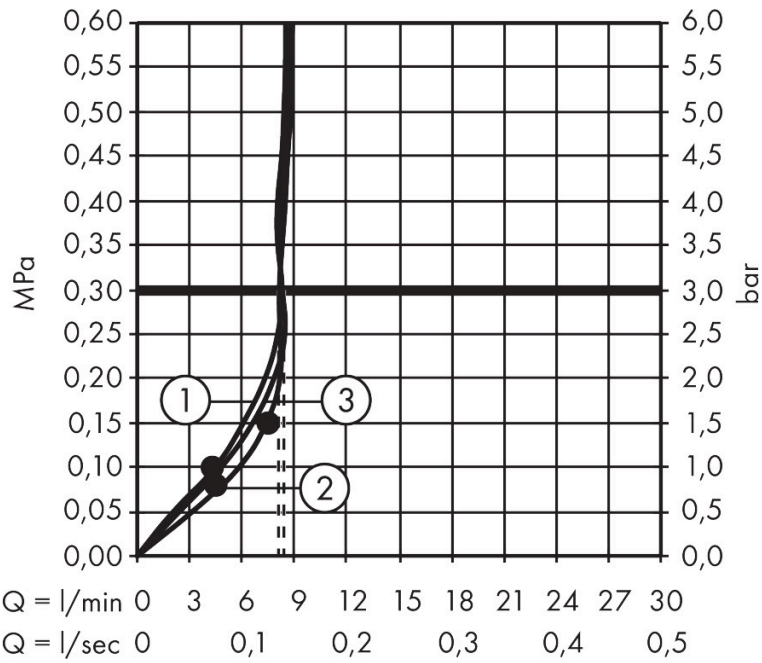

Brand hansgrohe
 Art. Name **Rainfinity** Overhead shower 250 3jet 2.5 GPM with wall connector
 Art. Nr. 26232823
 Surface Brushed Nickel

Product picture

Features

- consists of: overhead shower, wall outlet
- shower head size: 250 mm
- spray type: PowderRain, Intense PowderRain, RainStream
- flow rate PowderRain spray at 3 bar: 8 l/min
- flow rate Intense PowderRain at 3 bar: 8,4 l/min
- flow rate RainStream spray at 3 bar: 8,3 l/min
- function from: 7,5 l/min
- maximum flow rate at 3 bar: 8,4 l/min
- minimum flow pressure: 1,5 bar
- projection: 273 mm
- middle spray disc: 151 mm
- frame: metal
- material spray disc: aluminium
- spray disc surface: graphite
- overhead shower removable for cleaning
- shower head vertically inclinable by 10-30°
- the 3 spray zones must be controlled via 3 valves or a diverter valve with 3 outlets
- installation: wall-mounted - based on iBox
- not suitable for continuous flow water heaters

Drawing

Technology

Spray Types

Brand hansgrohe
 Art. Name **Rainfinity** Overhead shower 250 3jet 2.5 GPM with wall connector
 Art. Nr. 26232823
 Surface Brushed Nickel

Flow chart

- 1 PowderRain
- 2 Intense PowderRain
- 3 RainStream

Brand hansgrohe
Art. Name **Rainfinity** Overhead shower 250 3jet 2.5 GPM with wall connector
Art. Nr. 26232823
Surface Brushed Nickel

Installation examples

i Dimensions may vary due to ceramic tolerances related to the production process.