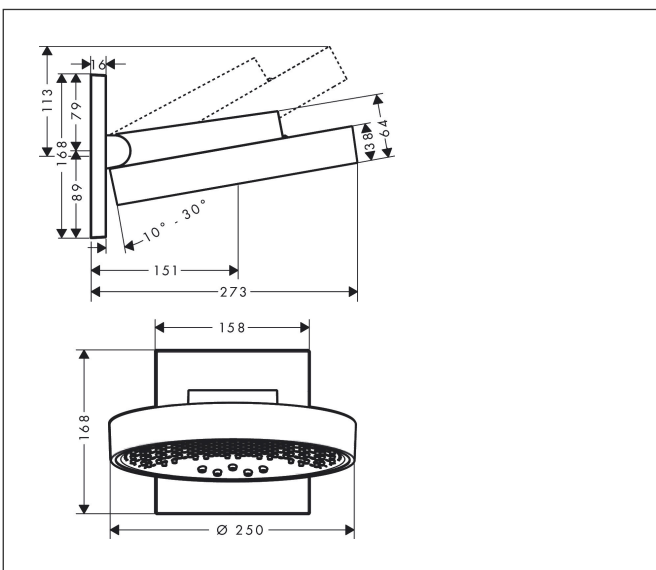

Brand hansgrohe
 Art. Name **Rainfinity** Overhead shower 250 3jet 2.5 GPM with wall connector
 Art. Nr. 26232823
 Surface Brushed Nickel

Product picture

Features

- consists of: overhead shower, wall outlet
- shower head size: 250 mm
- spray type: PowderRain, Intense PowderRain, RainStream
- flow rate PowderRain spray at 3 bar: 8 l/min
- flow rate Intense PowderRain at 3 bar: 8,4 l/min
- flow rate RainStream spray at 3 bar: 8,3 l/min
- function from: 7,5 l/min
- maximum flow rate at 3 bar: 8,4 l/min
- minimum flow pressure: 1,5 bar
- projection: 273 mm
- middle spray disc: 151 mm
- frame: metal
- material spray disc: aluminium
- spray disc surface: graphite
- overhead shower removable for cleaning
- shower head vertically inclinable by 10-30°
- the 3 spray zones must be controlled via 3 valves or a diverter valve with 3 outlets
- installation: wall-mounted - based on iBox
- not suitable for continuous flow water heaters

Drawing

Technology

Spray Types

Brand hansgrohe
 Art. Name **Rainfinity** Overhead shower 250 3jet 2.5 GPM with wall connector
 Art. Nr. 26232823
 Surface Brushed Nickel

Flow chart

- 1 PowderRain
- 2 Intense PowderRain
- 3 RainStream

Brand hansgrohe
Art. Name **Rainfinity** Overhead shower 250 3jet 2.5 GPM with wall connector
Art. Nr. 26232823
Surface Brushed Nickel

Installation examples

i Dimensions may vary due to ceramic tolerances related to the production process.