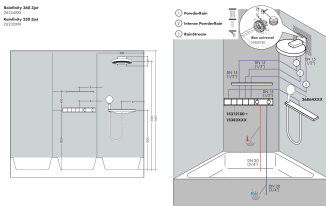

Brand hansgrohe
 Art. Name **Rainfinity** Overhead shower 250 3jet 2.5 GPM with wall connector
 Art. Nr. 26232823
 Surface Brushed Nickel

Product picture

Features

- consists of: overhead shower, wall outlet
- shower head size: 250 mm
- spray type: PowderRain, Intense PowderRain, RainStream
- flow rate PowderRain spray at 3 bar: 8 l/min
- flow rate Intense PowderRain at 3 bar: 8,4 l/min
- flow rate RainStream spray at 3 bar: 8,3 l/min
- function from: 7,5 l/min
- maximum flow rate at 3 bar: 8,4 l/min
- minimum flow pressure: 1,5 bar
- projection: 273 mm
- middle spray disc: 151 mm
- frame: metal
- material spray disc: aluminium
- spray disc surface: graphite
- overhead shower removable for cleaning
- shower head vertically inclinable by 10-30°
- the 3 spray zones must be controlled via 3 valves or a diverter valve with 3 outlets
- installation: wall-mounted - based on iBox
- not suitable for continuous flow water heaters

Drawing

Technology

Spray Types

Brand hansgrohe
 Art. Name **Rainfinity** Overhead shower 250 3jet 2.5 GPM with wall connector
 Art. Nr. 26232823
 Surface Brushed Nickel

Flow chart

- 1 PowderRain
- 2 Intense PowderRain
- 3 RainStream

Brand hansgrohe
Art. Name **Rainfinity** Overhead shower 250 3jet 2.5 GPM with wall connector
Art. Nr. 26232823
Surface Brushed Nickel

Installation examples

i Dimensions may vary due to ceramic tolerances related to the production process.