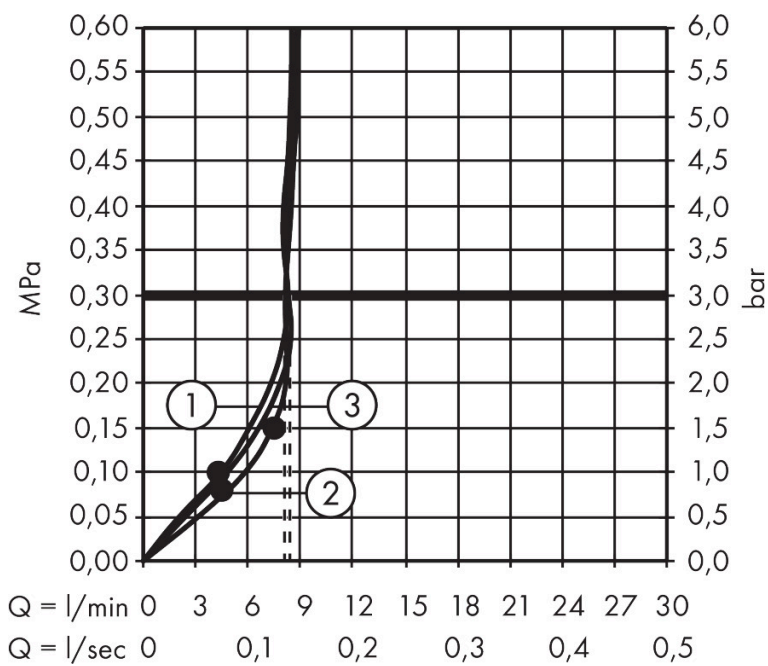

Brand hansgrohe
 Art. Name **Rainfinity** Overhead shower 250 3jet 2.5 GPM with wall connector
 Art. Nr. 26232673
 Surface Matt Black

Product picture

Features

- consists of: overhead shower, wall outlet
- shower head size: 250 mm
- spray type: PowderRain, Intense PowderRain, RainStream
- flow rate PowderRain spray at 3 bar: 8 l/min
- flow rate Intense PowderRain at 3 bar: 8,4 l/min
- flow rate RainStream spray at 3 bar: 8,3 l/min
- function from: 7,5 l/min
- maximum flow rate at 3 bar: 8,4 l/min
- minimum flow pressure: 1,5 bar
- projection: 273 mm
- middle spray disc: 151 mm
- frame: metal
- material spray disc: aluminium
- spray disc surface: graphite
- overhead shower removable for cleaning
- shower head vertically inclinable by 10-30°
- the 3 spray zones must be controlled via 3 valves or a diverter valve with 3 outlets
- installation: wall-mounted - based on iBox
- not suitable for continuous flow water heaters

Drawing

Technology

Spray Types

Brand hansgrohe
 Art. Name **Rainfinity** Overhead shower 250 3jet 2.5 GPM with wall connector
 Art. Nr. 26232673
 Surface Matt Black

Flow chart

- 1 PowderRain
- 2 Intense PowderRain
- 3 RainStream

Brand hansgrohe
Art. Name **Rainfinity** Overhead shower 250 3jet 2.5 GPM with wall connector
Art. Nr. 26232673
Surface Matt Black

Installation examples

i Dimensions may vary due to ceramic tolerances related to the production process.