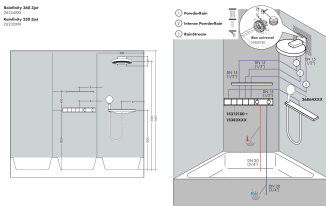

Brand hansgrohe
 Art. Name **Rainfinity** Overhead shower 250 3jet 2.5 GPM with wall connector
 Art. Nr. 26232673
 Surface Matt Black

Product picture

Features

- consists of: overhead shower, wall outlet
- shower head size: 250 mm
- spray type: PowderRain, Intense PowderRain, RainStream
- flow rate PowderRain spray at 3 bar: 8 l/min
- flow rate Intense PowderRain at 3 bar: 8,4 l/min
- flow rate RainStream spray at 3 bar: 8,3 l/min
- function from: 7,5 l/min
- maximum flow rate at 3 bar: 8,4 l/min
- minimum flow pressure: 1,5 bar
- projection: 273 mm
- middle spray disc: 151 mm
- frame: metal
- material spray disc: aluminium
- spray disc surface: graphite
- overhead shower removable for cleaning
- shower head vertically inclinable by 10-30°
- the 3 spray zones must be controlled via 3 valves or a diverter valve with 3 outlets
- installation: wall-mounted - based on iBox
- not suitable for continuous flow water heaters

Drawing

Technology

Spray Types

Brand hansgrohe
 Art. Name **Rainfinity** Overhead shower 250 3jet 2.5 GPM with wall connector
 Art. Nr. 26232673
 Surface Matt Black

Flow chart

- 1 PowderRain
- 2 Intense PowderRain
- 3 RainStream

Brand hansgrohe
Art. Name **Rainfinity** Overhead shower 250 3jet 2.5 GPM with wall connector
Art. Nr. 26232673
Surface Matt Black

Installation examples

i Dimensions may vary due to ceramic tolerances related to the production process.