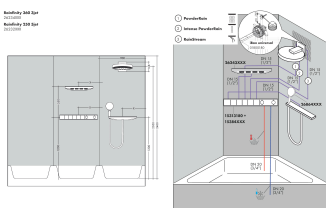

Brand hansgrohe
 Art. Name **Rainfinity** Overhead shower 250 3jet 2.5 GPM with wall connector
 Art. Nr. 26232673
 Surface Matt Black

Product picture

Features

- consists of: overhead shower, wall outlet
- shower head size: 250 mm
- spray type: PowderRain, Intense PowderRain, RainStream
- flow rate PowderRain spray at 3 bar: 8 l/min
- flow rate Intense PowderRain at 3 bar: 8,4 l/min
- flow rate RainStream spray at 3 bar: 8,3 l/min
- function from: 7,5 l/min
- maximum flow rate at 3 bar: 8,4 l/min
- minimum flow pressure: 1,5 bar
- projection: 273 mm
- middle spray disc: 151 mm
- frame: metal
- material spray disc: aluminium
- spray disc surface: graphite
- overhead shower removable for cleaning
- shower head vertically inclinable by 10-30°
- the 3 spray zones must be controlled via 3 valves or a diverter valve with 3 outlets
- installation: wall-mounted - based on iBox
- not suitable for continuous flow water heaters

Drawing

Technology

Spray Types

Brand hansgrohe
 Art. Name **Rainfinity** Overhead shower 250 3jet 2.5 GPM with wall connector
 Art. Nr. 26232673
 Surface Matt Black

Flow chart

- 1 PowderRain
- 2 Intense PowderRain
- 3 RainStream

Brand hansgrohe
Art. Name **Rainfinity** Overhead shower 250 3jet 2.5 GPM with wall connector
Art. Nr. 26232673
Surface Matt Black

Installation examples

i Dimensions may vary due to ceramic tolerances related to the production process.