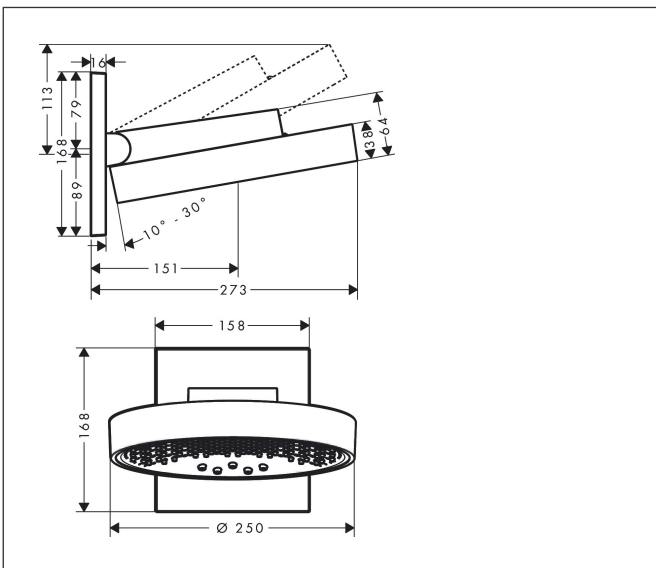

Brand hansgrohe
 Art. Name **Rainfinity** Overhead shower 250 3jet 2.5 GPM with wall connector
 Art. Nr. 26232673
 Surface Matt Black

Product picture

Features

- consists of: overhead shower, wall outlet
- shower head size: 250 mm
- spray type: PowderRain, Intense PowderRain, RainStream
- flow rate PowderRain spray at 3 bar: 8 l/min
- flow rate Intense PowderRain at 3 bar: 8,4 l/min
- flow rate RainStream spray at 3 bar: 8,3 l/min
- function from: 7,5 l/min
- maximum flow rate at 3 bar: 8,4 l/min
- minimum flow pressure: 1,5 bar
- projection: 273 mm
- middle spray disc: 151 mm
- frame: metal
- material spray disc: aluminium
- spray disc surface: graphite
- overhead shower removable for cleaning
- shower head vertically inclinable by 10-30°
- the 3 spray zones must be controlled via 3 valves or a diverter valve with 3 outlets
- installation: wall-mounted - based on iBox
- not suitable for continuous flow water heaters

Drawing

Technology

Spray Types

Brand hansgrohe
 Art. Name **Rainfinity** Overhead shower 250 3jet 2.5 GPM with wall connector
 Art. Nr. 26232673
 Surface Matt Black

Flow chart

- 1 PowderRain
- 2 Intense PowderRain
- 3 RainStream

Brand hansgrohe
Art. Name **Rainfinity** Overhead shower 250 3jet 2.5 GPM with wall connector
Art. Nr. 26232673
Surface Matt Black

Installation examples

i Dimensions may vary due to ceramic tolerances related to the production process.