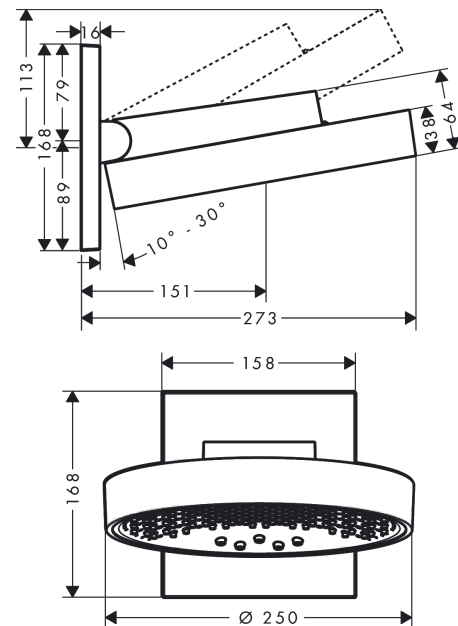

Rainfinity

Overhead shower 250 3jet 2.5 GPM with wall connector

Finish: **Brushed Black Chrome** Article Number: **26232343**

Description

product features

- consists of: overhead shower, wall outlet
- shower head size: 250 mm
- spray type: PowderRain, Intense PowderRain, RainStream
- flow rate PowderRain spray at 3 bar: 8 l/min
- flow rate Intense PowderRain at 3 bar: 8,4 l/min
- flow rate RainStream spray at 3 bar: 8,3 l/min
- function from: 7,5 l/min
- maximum flow rate at 3 bar: 8,4 l/min
- minimum flow pressure: 1,5 bar
- projection: 273 mm
- middle spray disc: 151 mm
- frame: metal
- material spray disc: aluminium
- spray disc surface: graphite
- overhead shower removable for cleaning
- shower head vertically inclinable by 10-30°
- the 3 spray zones must be controlled via 3 valves or a diverter valve with 3 outlets
- installation: wall-mounted - based on iBox
- not suitable for continuous flow water heaters

Technology

Certificates / Sustainability

Product image

Scale drawing

Rainfinity
Overhead shower 250 3jet 2.5 GPM with wall connector
 Finish: **Brushed Black Chrome** Article Number: **26232343**

Installation examples