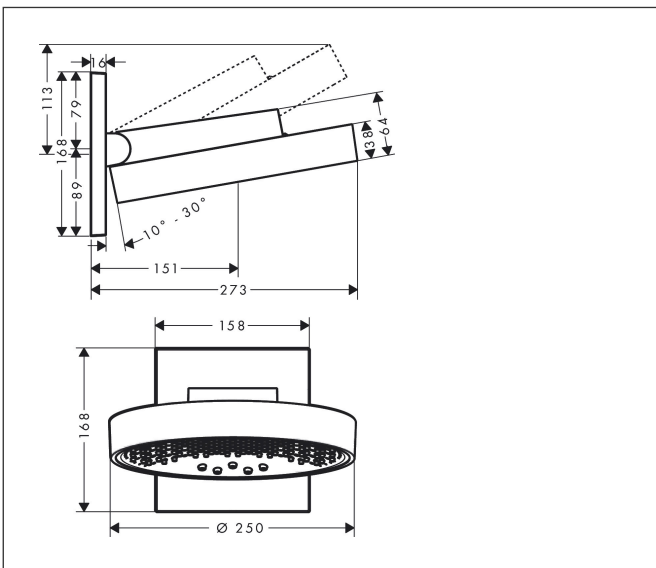

Brand hansgrohe  
 Art. Name **Rainfinity** Overhead shower 250 3jet 2.5 GPM with wall connector  
 Art. Nr. 26232143  
 Surface Brushed Bronze

## Drawing

## Features

- consists of: overhead shower, wall outlet
- shower head size: 250 mm
- spray type: PowderRain, Intense PowderRain, RainStream
- flow rate PowderRain spray at 3 bar: 8 l/min
- flow rate Intense PowderRain at 3 bar: 8,4 l/min
- flow rate RainStream spray at 3 bar: 8,3 l/min
- function from: 7,5 l/min
- maximum flow rate at 3 bar: 8,4 l/min
- minimum flow pressure: 1,5 bar
- projection: 273 mm
- middle spray disc: 151 mm
- frame: metal
- material spray disc: aluminium
- spray disc surface: graphite
- overhead shower removable for cleaning
- shower head vertically inclinable by 10-30°
- the 3 spray zones must be controlled via 3 valves or a diverter valve with 3 outlets
- installation: wall-mounted - based on iBox
- not suitable for continuous flow water heaters

## Installation examples

**i** Dimensions may vary due to ceramic tolerances related to the production process.