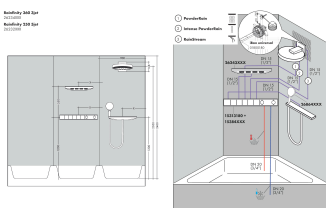

## Features

- consists of: overhead shower, wall outlet
- shower head size: 250 mm
- spray type: PowderRain, Intense PowderRain, RainStream
- flow rate PowderRain spray at 3 bar: 8 l/min
- flow rate Intense PowderRain at 3 bar: 8,4 l/min
- flow rate RainStream spray at 3 bar: 8,3 l/min
- function from: 7,5 l/min
- maximum flow rate at 3 bar: 8,4 l/min
- minimum flow pressure: 1,5 bar
- projection: 273 mm
- middle spray disc: 151 mm
- frame: metal
- material spray disc: aluminium
- spray disc surface: graphite
- overhead shower removable for cleaning
- shower head vertically inclinable by 10-30°
- the 3 spray zones must be controlled via 3 valves or a diverter valve with 3 outlets
- installation: wall-mounted - based on iBox
- not suitable for continuous flow water heaters

## Installation examples

**i** Dimensions may vary due to ceramic tolerances related to the production process.