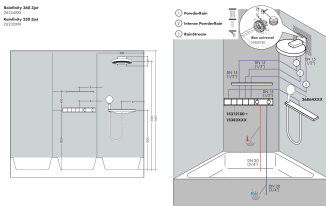

## Features

- consists of: overhead shower, wall outlet
- shower head size: 250 mm
- spray type: PowderRain, Intense PowderRain, RainStream
- flow rate PowderRain spray at 3 bar: 8 l/min
- flow rate Intense PowderRain at 3 bar: 8,4 l/min
- flow rate RainStream spray at 3 bar: 8,3 l/min
- function from: 7,5 l/min
- maximum flow rate at 3 bar: 8,4 l/min
- minimum flow pressure: 1,5 bar
- projection: 273 mm
- middle spray disc: 151 mm
- frame: metal
- material spray disc: aluminium
- spray disc surface: graphite
- overhead shower removable for cleaning
- shower head vertically inclinable by 10-30°
- the 3 spray zones must be controlled via 3 valves or a diverter valve with 3 outlets
- installation: wall-mounted - based on iBox
- not suitable for continuous flow water heaters

## Installation examples

**i** Dimensions may vary due to ceramic tolerances related to the production process.