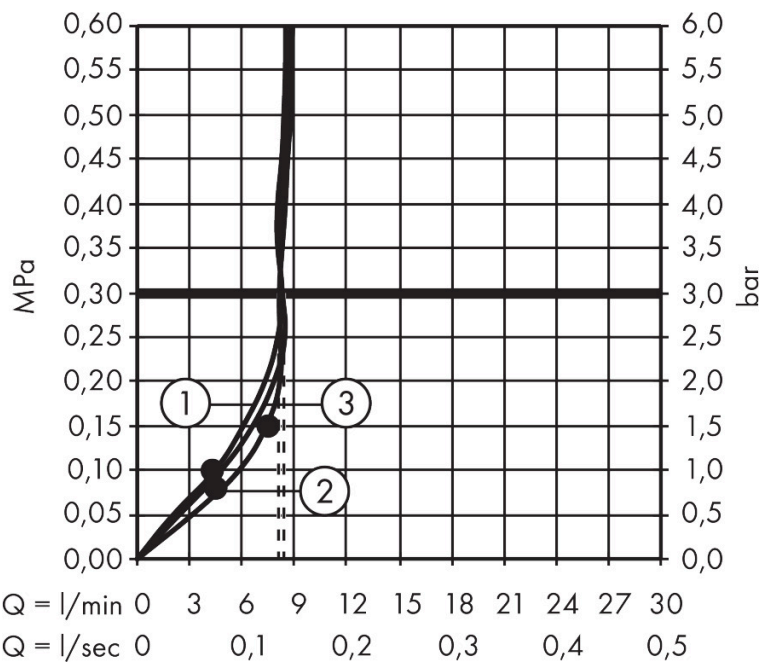

Brand hansgrohe
Art. Name **Rainfinity** Overhead shower 250 3jet 2.5 GPM with wall connector
Art. Nr. 26232143
Surface Brushed Bronze

Flow chart

- 1 PowderRain
- 2 Intense PowderRain
- 3 RainStream