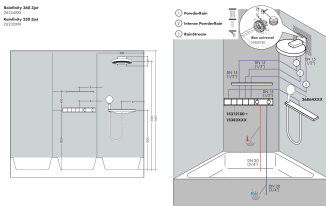

Brand hansgrohe
 Art. Name **Rainfinity** Overhead shower 250 3jet 2.5 GPM with wall connector
 Art. Nr. 26232003
 Surface Chrome

Flow chart

- 1 PowderRain
- 2 Intense PowderRain
- 3 RainStream

Brand hansgrohe
Art. Name **Rainfinity** Overhead shower 250 3jet 2.5 GPM with wall connector
Art. Nr. 26232003
Surface Chrome

Installation examples

i Dimensions may vary due to ceramic tolerances related to the production process.