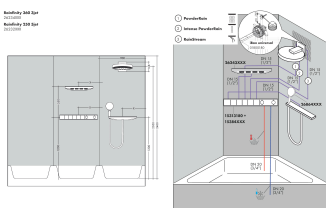

Brand hansgrohe
 Art. Name **Rainfinity** Overhead shower 250 3jet 2.5 GPM with wall connector
 Art. Nr. 26232003
 Surface Chrome

Flow chart

- 1 PowderRain
- 2 Intense PowderRain
- 3 RainStream

Brand hansgrohe
Art. Name **Rainfinity** Overhead shower 250 3jet 2.5 GPM with wall connector
Art. Nr. 26232003
Surface Chrome

Installation examples

i Dimensions may vary due to ceramic tolerances related to the production process.