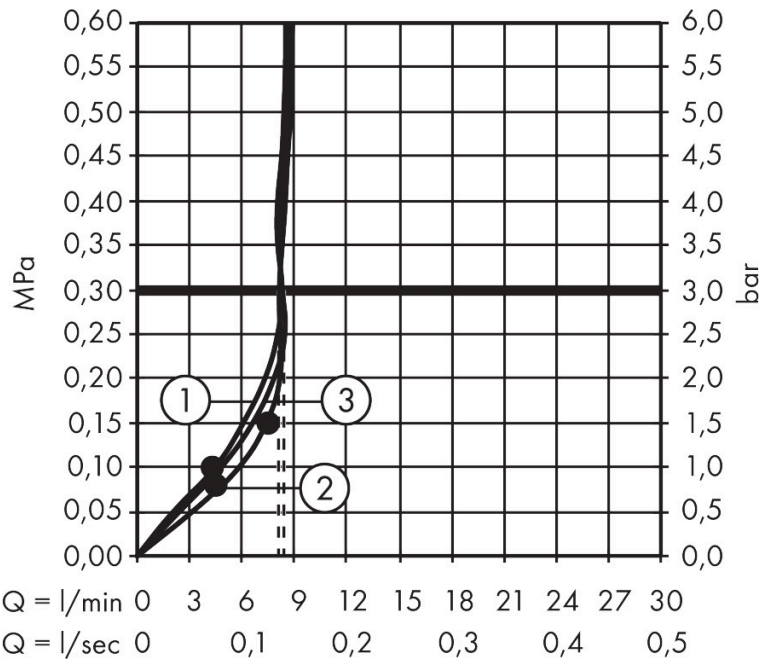

Brand hansgrohe
 Art. Name **Rainfinity** Overhead shower 250 3jet 2.5 GPM with wall connector
 Art. Nr. 26232003
 Surface Chrome

Flow chart

- 1 PowderRain
- 2 Intense PowderRain
- 3 RainStream

Brand hansgrohe
Art. Name **Rainfinity** Overhead shower 250 3jet 2.5 GPM with wall connector
Art. Nr. 26232003
Surface Chrome

Installation examples

i Dimensions may vary due to ceramic tolerances related to the production process.