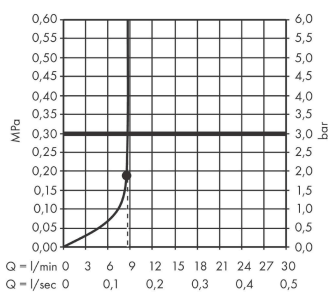

Rainfinity

Overhead shower 250 1jet

Surfaces: **Chrome** Article Number: **26229007**

Description

product features

- shower head size: 250 mm
- spray type: PowderRain
- ball-joint: overhead shower angle (2 x 5°) adjustable
- maximum flow rate at 3 bar: 9 l/min
- minimum function point for proper function: 8,5 l/min
- spray disc surface: graphite
- material spray disc: aluminium
- overhead shower removable for cleaning
- installation: ceiling or wall, Tool-free assembly and disassembly
- not suitable for continuous flow water heaters
- scope of supply: overhead shower, assembly instruction

Technology

Design awards

reddot award 2019
best of the best

Product image

Scale drawing

Flowchart

The consumption was measured in combination with the appropriate fittings (thermostat/mixer/in-wall valve) to reflect actual application in practice.