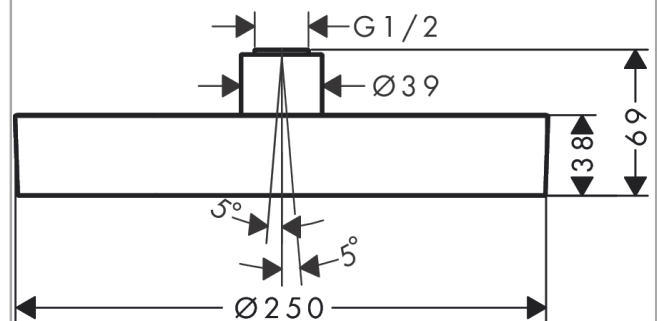

Rainfinity

Overhead shower 250 1jet

Surfaces: **Chrome** Article Number: **26229007**

Description

product features

- shower head size: 250 mm
- spray type: PowderRain
- ball-joint: overhead shower angle (2 x 5°) adjustable
- maximum flow rate at 3 bar: 9 l/min
- minimum function point for proper function: 8,5 l/min
- spray disc surface: graphite
- material spray disc: aluminium
- overhead shower removable for cleaning
- installation: ceiling or wall, Tool-free assembly and disassembly
- not suitable for continuous flow water heaters
- scope of supply: overhead shower, assembly instruction

Technology

Design awards

reddot award 2019
best of the best

Product image

Scale drawing

Flowchart

The consumption was measured in combination with the appropriate fittings (thermostat/mixer/in-wall valve) to reflect actual application in practice.