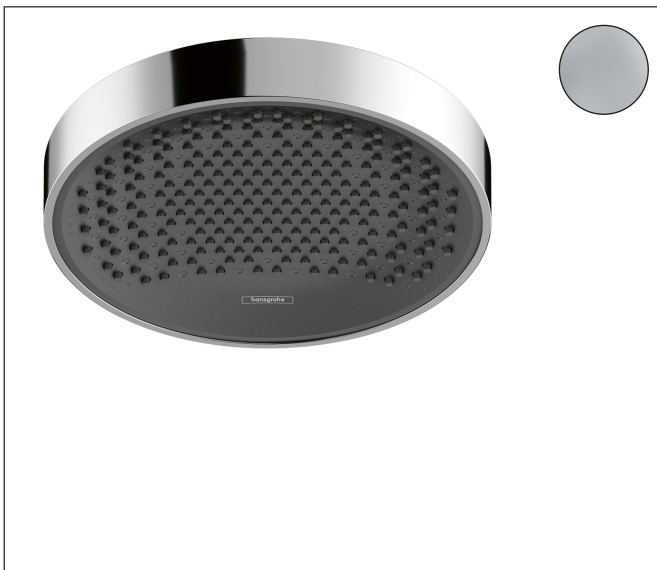

Brand hansgrohe
 Art. Name **Rainfinity** Overhead shower 250 1jet 2.5 GPM
 Art. Nr. 26228001
 Surface Chrome

reddot award 2019
best of the best

Product picture

Technology

Spray Types

Features

- shower head size: 250 mm
- spray type: PowderRain
- FlexPower: nozzles automatically adjust to water pressure by opening and closing
- QuickClean+: reduce limescale deposits thanks to the elasticity of the nozzles
- maximum flow rate at 3 bar: 9,5 l/min
- overhead shower angle (2 x 5°) adjustable
- frame: metal
- material spray disc: aluminium
- spray disc surface: graphite
- overhead shower removable for cleaning
- installation: ceiling or wall
- connection thread: G 1/2
- connection dimension: DN15
- not suitable for continuous flow water heaters