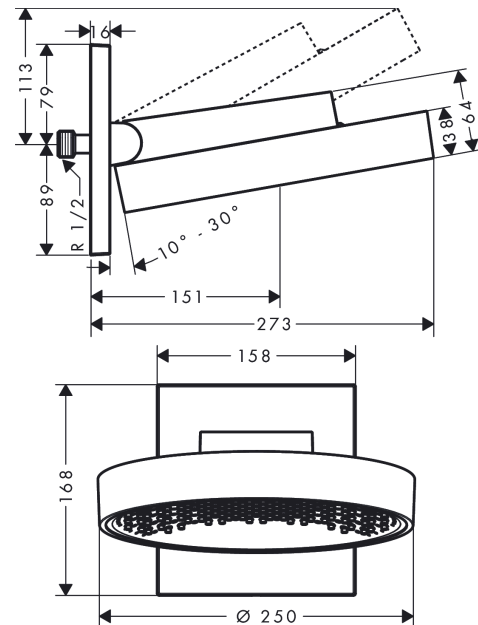

Rainfinity

Overhead shower 250 1jet with wall connector

Surfaces: **Matt White** Article Number: **26227707**

Description

product features

- consists of: overhead shower, wall connector
- shower head size: 250 mm
- spray type: PowderRain
- projection 273 mm
- middle spray disc: 151 mm
- shower arm vertically inclinable by 10-30°
- maximum flow rate at 3 bar: 9,4 l/min
- minimum function point for proper function: 8,5 l/min
- spray disc surface: graphite
- material spray disc: aluminium
- overhead shower removable for cleaning
- installation: wall
- not suitable for continuous flow water heaters
- scope of supply: overhead shower, wall connector, mounting material, assembly instruction

Technology

Design awards

reddot award 2019
best of the best

Product image

Scale drawing

Rainfinity

Overhead shower 250 1jet with wall connector

Surfaces: **Matt White** Article Number: **26227707**

Flowchart

The consumption was measured in combination with the appropriate fittings (thermostat/mixer/in-wall valve) to reflect actual application in practice.

Rainfinity
Overhead shower 250 1jet with wall connector
 Surfaces: **Matt White** Article Number: **26227707**