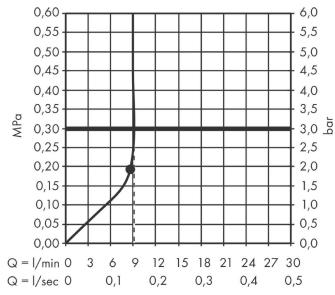

Rainfinity

Overhead shower 250 1jet with wall connector

Surfaces: **Matt White** Article Number: **26227707**

Description

product features

- consists of: overhead shower, wall connector
- shower head size: 250 mm
- spray type: PowderRain
- projection 273 mm
- middle spray disc: 151 mm
- shower arm vertically inclinable by 10-30°
- maximum flow rate at 3 bar: 9,4 l/min
- minimum function point for proper function: 8,5 l/min
- spray disc surface: graphite
- material spray disc: aluminium
- overhead shower removable for cleaning
- installation: wall
- not suitable for continuous flow water heaters
- scope of supply: overhead shower, wall connector, mounting material, assembly instruction

Technology

Design awards

reddot award 2019
best of the best

Product image

Scale drawing

Rainfinity

Overhead shower 250 1jet with wall connector

Surfaces: **Matt White** Article Number: **26227707**

Flowchart

The consumption was measured in combination with the appropriate fittings (thermostat/mixer/in-wall valve) to reflect actual application in practice.

Rainfinity
Overhead shower 250 1jet with wall connector
 Surfaces: **Matt White** Article Number: **26227707**