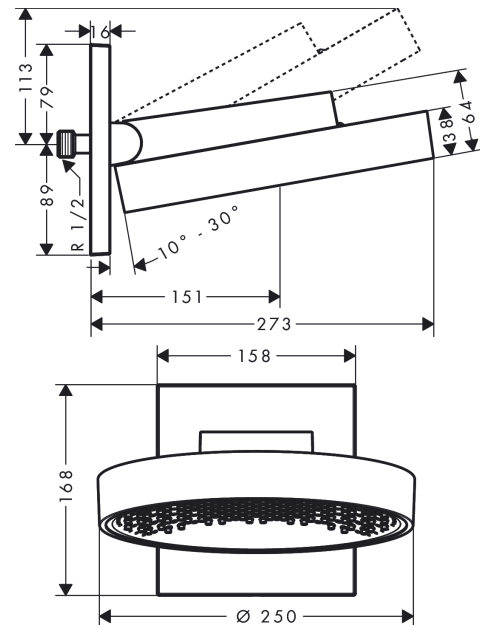

Rainfinity

Overhead shower 250 1jet with wall connector

Surfaces: **Chrome** Article Number: **26227007**

Description

product features

- consists of: overhead shower, wall connector
- shower head size: 250 mm
- spray type: PowderRain
- projection 273 mm
- middle spray disc: 151 mm
- shower arm vertically inclinable by 10-30°
- maximum flow rate at 3 bar: 9,4 l/min
- minimum function point for proper function: 8,5 l/min
- spray disc surface: graphite
- material spray disc: aluminium
- overhead shower removable for cleaning
- installation: wall
- not suitable for continuous flow water heaters
- scope of supply: overhead shower, wall connector, mounting material, assembly instruction

Technology

Design awards

reddot award 2019
best of the best

Product image

Scale drawing

Rainfinity
Overhead shower 250 1jet with wall connector
 Surfaces: **Chrome** Article Number: **26227007**

Flowchart

The consumption was measured in combination with the appropriate fittings (thermostat/mixer/in-wall valve) to reflect actual application in practice.