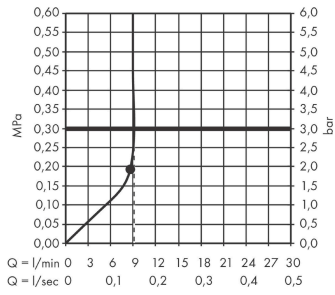

Rainfinity

Overhead shower 250 1jet with wall connector

Surfaces: **Chrome** Article Number: **26227007**

Description

product features

- consists of: overhead shower, wall connector
- shower head size: 250 mm
- spray type: PowderRain
- projection 273 mm
- middle spray disc: 151 mm
- shower arm vertically inclinable by 10-30°
- maximum flow rate at 3 bar: 9,4 l/min
- minimum function point for proper function: 8,5 l/min
- spray disc surface: graphite
- material spray disc: aluminium
- overhead shower removable for cleaning
- installation: wall
- not suitable for continuous flow water heaters
- scope of supply: overhead shower, wall connector, mounting material, assembly instruction

Technology

Design awards

reddot award 2019
best of the best

Product image

Scale drawing

Rainfinity
Overhead shower 250 1jet with wall connector
 Surfaces: **Chrome** Article Number: **26227007**

Flowchart

The consumption was measured in combination with the appropriate fittings (thermostat/mixer/in-wall valve) to reflect actual application in practice.