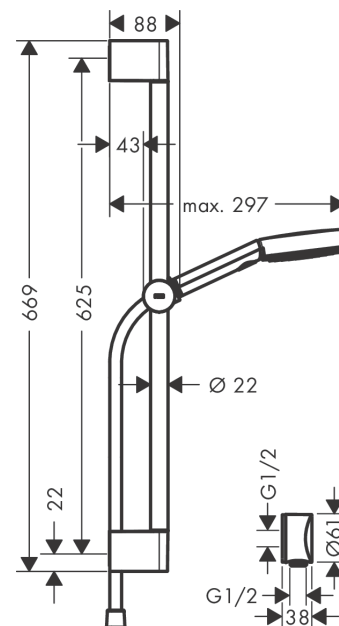

## Pulsify S

Shower set 105 1jet with shower bar 65 cm and wall outlet

Surfaces: **Chrome** Article Number: **24311003**

#### product features

- consists of: hand shower, shower bar, shower hose, slider, wall connector
- shower head size: 105 mm
- spray type: PowderRain
- maximum flow rate at 3 bar: 7,6 l/min
- minimum flow pressure: 1,2 bar
- stand pipe length: 669 mm
- profile stand pipe: round
- wall supports of plastic
- scope of supply: shower set, filter seal, mounting material, assembly instruction

### Product image

### Scale drawing