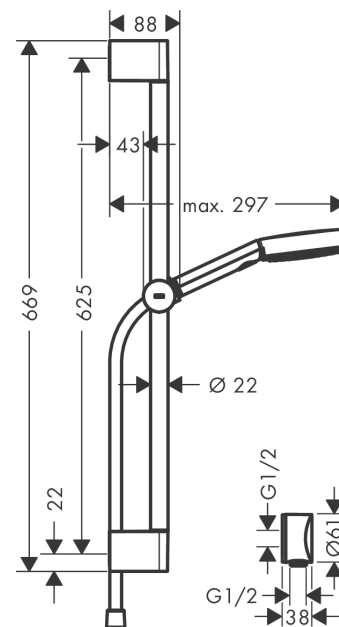

Pulsify Select S

Shower set 105 3jet Relaxation with shower bar 65 cm

Surfaces: **Matt White** Article Number: **24161703**

Description

product features

- consists of: hand shower, slider, shower bar, shower hose
- shower head size: 105 mm
- spray type: PowderRain, IntenseRain, Massage spray
- convenient diversion via Select button
- maximum flow rate at 3 bar: 8,2 l/min
- minimum flow pressure: 1,2 bar
- stand pipe length: 669 mm
- profile stand pipe: round
- wall supports of plastic
- scope of supply: shower set, filter seal, mounting material, assembly instruction

Technology

Design awards

reddot winner 2021

Product image

Scale drawing

Flowchart

The consumption was measured in combination with the appropriate fittings (thermostat/mixer/in-wall valve) to reflect actual application in practice.