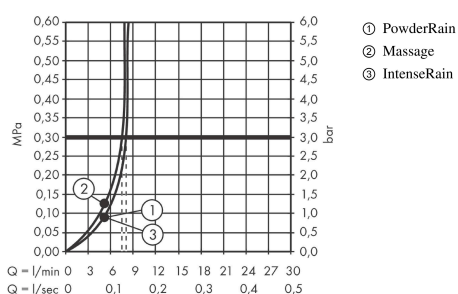

Pulsify Select S

Shower set 105 3jet Relaxation with shower bar 65 cm

Surfaces: **Matt White** Article Number: **24161703**

Description

product features

- consists of: hand shower, slider, shower bar, shower hose
- shower head size: 105 mm
- spray type: PowderRain, IntenseRain, Massage spray
- convenient diversion via Select button
- maximum flow rate at 3 bar: 8,2 l/min
- minimum flow pressure: 1,2 bar
- stand pipe length: 669 mm
- profile stand pipe: round
- wall supports of plastic
- scope of supply: shower set, filter seal, mounting material, assembly instruction

Technology

Design awards

reddot winner 2021

Product image

Scale drawing

Flowchart

The consumption was measured in combination with the appropriate fittings (thermostat/mixer/in-wall valve) to reflect actual application in practice.