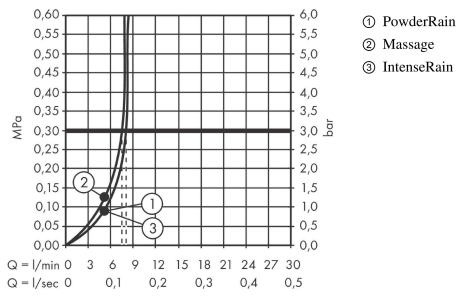

Pulsify Select S

Shower set 105 3jet Relaxation with shower bar 65 cm and wall outlet

Finish: **Matt Black** Article Number: **24161673**

Description

product features

- consists of: hand shower, shower hose, slider, shower bar
- shower head size: 105 mm
- spray type: PowderRain, IntenseRain, Massage spray
- convenient spray selection via Select button
- QuickClean: Limescale deposits can simply be rubbed off with your finger
- maximum flow rate at 3 bar: 6,9 l/min
- function from: 4 l/min
- minimum flow pressure: 1 bar
- operating pressure: min. 1 bar/max. 6 bar
- height-adjustable slider with locking push-button slider
- slider rotatable on the pipe for left or right operation
- wall supports made of plastic
- slider made of plastic/metal
- profile pipe: round
- pipe length: 669 mm
- shower bar diameter: 22 mm
- drilling distance: 625 mm
- shower hose with conical nut on both ends
- pivot connector prevents hose from tangling

Technology

Design awards

reddot winner 2021

Certificates / Sustainability

Product image

Scale drawing

Pulsify Select S

Shower set 105 3jet Relaxation with shower bar 65 cm and wall outlet

Finish: Matt Black Article Number: 24161673

Flowchart

The consumption was measured in combination with the appropriate fittings (thermostat/mixer/in-wall valve) to reflect actual application in practice.