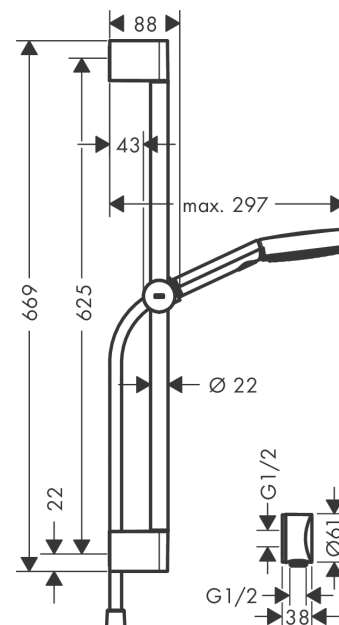

Pulsify Select S

Shower set 105 3jet Relaxation with shower bar 65 cm and wall outlet

Finish: **Matt Black** Article Number: **24161673**

Description

product features

- consists of: hand shower, shower hose, slider, shower bar
- shower head size: 105 mm
- spray type: PowderRain, IntenseRain, Massage spray
- convenient spray selection via Select button
- QuickClean: Limescale deposits can simply be rubbed off with your finger
- maximum flow rate at 3 bar: 6,9 l/min
- function from: 4 l/min
- minimum flow pressure: 1 bar
- operating pressure: min. 1 bar/max. 6 bar
- height-adjustable slider with locking push-button slider
- slider rotatable on the pipe for left or right operation
- wall supports made of plastic
- slider made of plastic/metal
- profile pipe: round
- pipe length: 669 mm
- shower bar diameter: 22 mm
- drilling distance: 625 mm
- shower hose with conical nut on both ends
- pivot connector prevents hose from tangling

Technology

Design awards

reddot winner 2021

Certificates / Sustainability

Product image

Scale drawing

Pulsify Select S

Shower set 105 3jet Relaxation with shower bar 65 cm and wall outlet

Finish: Matt Black Article Number: 24161673

Flowchart

The consumption was measured in combination with the appropriate fittings (thermostat/mixer/in-wall valve) to reflect actual application in practice.