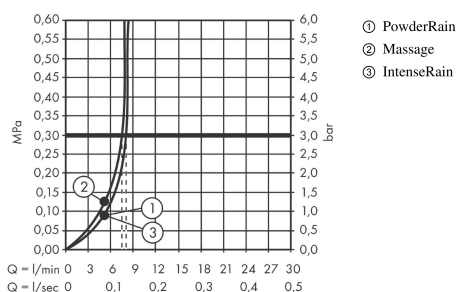

Flowchart

The consumption was measured in combination with the appropriate fittings (thermostat/mixer/in-wall valve) to reflect actual application in practice.