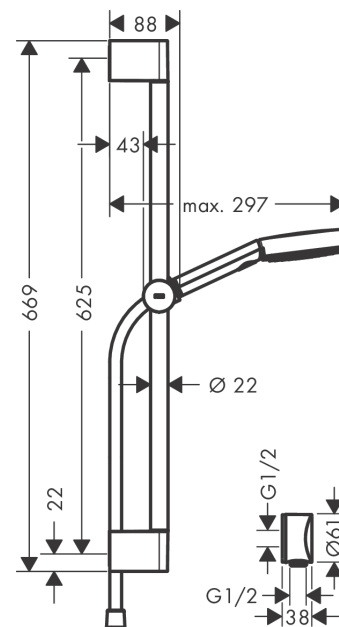

#### product features

- consists of: hand shower, slider, shower bar, shower hose
- shower head size: 105 mm
- spray type: PowderRain, IntenseRain, Massage spray
- convenient diversion via Select button
- maximum flow rate at 3 bar: 8,2 l/min
- minimum flow pressure: 1,2 bar
- stand pipe length: 669 mm
- profile stand pipe: round
- wall supports of plastic
- scope of supply: shower set, filter seal, mounting material, assembly instruction

### Product image

### Scale drawing

### Flowchart

The consumption was measured in combination with the appropriate fittings (thermostat/mixer/in-wall valve) to reflect actual application in practice.