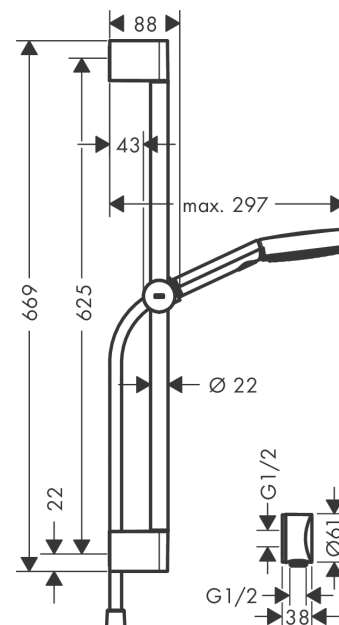

## Pulsify Select S

Shower set 105 3jet Relaxation with shower bar 65 cm and wall outlet

Finish: **Brushed Black Chrome** Article Number: **24161343**

#### product features

- consists of: hand shower, shower hose, slider, shower bar
- shower head size: 105 mm
- spray type: PowderRain, IntenseRain, Massage spray
- convenient spray selection via Select button
- QuickClean: Limescale deposits can simply be rubbed off with your finger
- maximum flow rate at 3 bar: 6,9 l/min
- function from: 4 l/min
- minimum flow pressure: 1 bar
- operating pressure: min. 1 bar/max. 6 bar
- height-adjustable slider with locking push-button slider
- slider rotatable on the pipe for left or right operation
- wall supports made of plastic
- slider made of plastic/metal
- profile pipe: round
- pipe length: 669 mm
- shower bar diameter: 22 mm
- drilling distance: 625 mm
- shower hose with conical nut on both ends
- pivot connector prevents hose from tangling

### Scale drawing

**Pulsify Select S**

**Shower set 105 3jet Relaxation with shower bar 65 cm and wall outlet**

Finish: **Brushed Black Chrome** Article Number: **24161343**

**Flowchart**

The consumption was measured in combination with the appropriate fittings (thermostat/mixer/in-wall valve) to reflect actual application in practice.