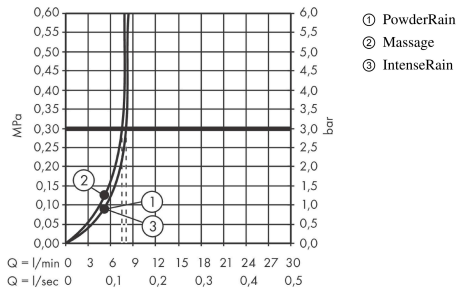

#### product features

- consists of: hand shower, shower hose, slider, shower bar
- shower head size: 105 mm
- spray type: PowderRain, IntenseRain, Massage spray
- convenient spray selection via Select button
- QuickClean: Limescale deposits can simply be rubbed off with your finger
- maximum flow rate at 3 bar: 6,9 l/min
- function from: 4 l/min
- minimum flow pressure: 1 bar
- operating pressure: min. 1 bar/max. 6 bar
- height-adjustable slider with locking push-button slider
- slider rotatable on the pipe for left or right operation
- wall supports made of plastic
- slider made of plastic/metal
- profile pipe: round
- pipe length: 669 mm
- shower bar diameter: 22 mm
- drilling distance: 625 mm
- shower hose with conical nut on both ends
- pivot connector prevents hose from tangling

### Scale drawing

**Pulsify Select S**

**Shower set 105 3jet Relaxation with shower bar 65 cm and wall outlet**

Finish: **Brushed Black Chrome** Article Number: **24161343**

**Flowchart**

The consumption was measured in combination with the appropriate fittings (thermostat/mixer/in-wall valve) to reflect actual application in practice.