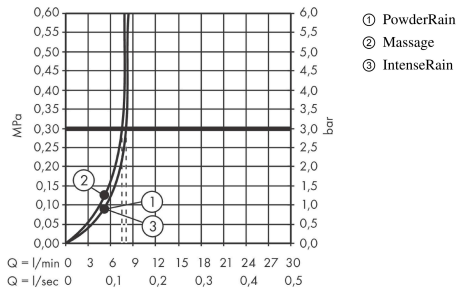

Pulsify Select S

Shower set 105 3jet Relaxation with shower bar 65 cm and wall outlet

Finish: **Brushed Bronze** Article Number: **24161143**

Flowchart

The consumption was measured in combination with the appropriate fittings (thermostat/mixer/in-wall valve) to reflect actual application in practice.