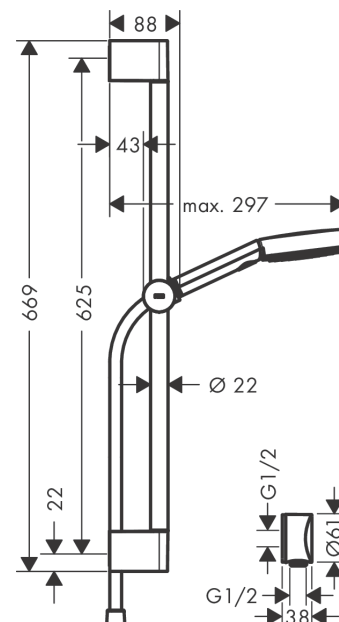

Pulsify Select S

Shower set 105 3jet Relaxation with shower bar 65 cm and wall outlet

Finish: **Brushed Bronze** Article Number: **24161143**

Description

product features

- consists of: hand shower, shower hose, slider, shower bar
- shower head size: 105 mm
- spray type: PowderRain, IntenseRain, Massage spray
- convenient spray selection via Select button
- QuickClean: Limescale deposits can simply be rubbed off with your finger
- maximum flow rate at 3 bar: 6,9 l/min
- function from: 4 l/min
- minimum flow pressure: 1 bar
- operating pressure: min. 1 bar/max. 6 bar
- height-adjustable slider with locking push-button slider
- slider rotatable on the pipe for left or right operation
- wall supports made of plastic
- slider made of plastic/metal
- profile pipe: round
- pipe length: 669 mm
- shower bar diameter: 22 mm
- drilling distance: 625 mm
- shower hose with conical nut on both ends
- pivot connector prevents hose from tangling

Technology

Design awards

reddot winner 2021

Certificates / Sustainability

Product image

Scale drawing

Pulsify Select S

Shower set 105 3jet Relaxation with shower bar 65 cm and wall outlet

Finish: **Brushed Bronze** Article Number: **24161143**

Flowchart

The consumption was measured in combination with the appropriate fittings (thermostat/mixer/in-wall valve) to reflect actual application in practice.